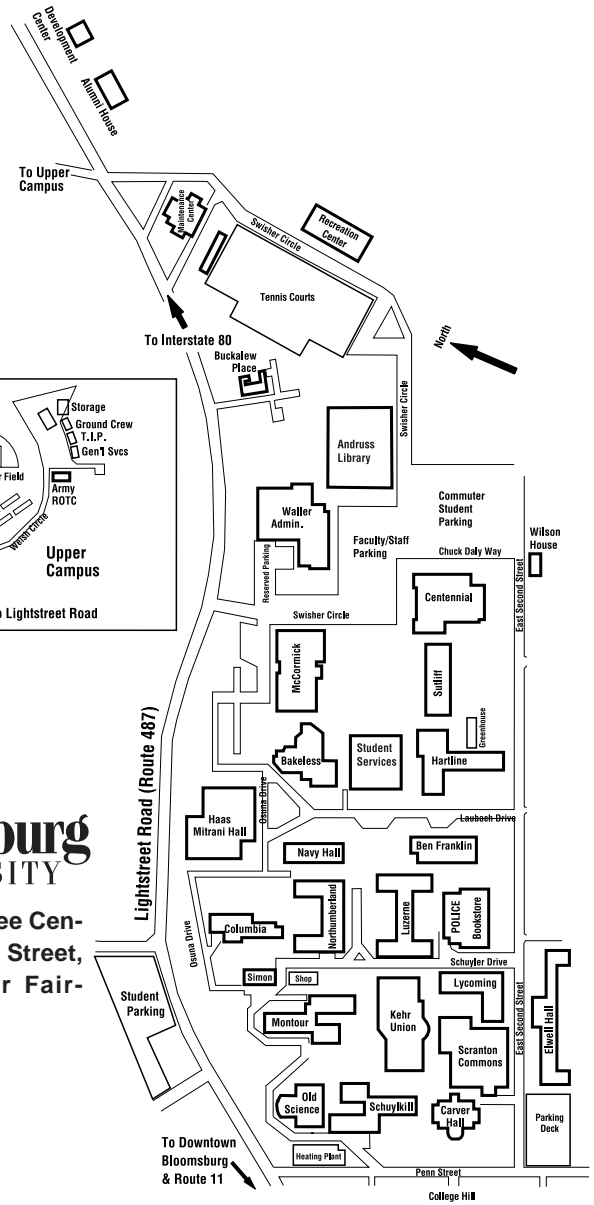

Finance and Legal Studies	Sutliff
Geography and Geosciences	Hartline
Instructional Technology	McCormick
Health, Physical Ed. and Athletics	Centennial
History	Old Science
Languages and Cultures	Old Science
Management	Sutliff
Marketing	Sutliff
Mass Communications	McCormick
Mathematics, Computer Science and Statistics	McCormick
Music	Haas
Nursing	McCormick
Philosophy	Bakeless
Physics and Engineering Technology	Hartline
Political Science	Bakeless
Psychology	McCormick
Sociology, Social Work and Criminal Justice	McCormick

Residence Halls

- Columbia
- Elwell
- Luzerne
- Lycoming
- Montour
- Northumberland
- Schuykill
- Montgomery Place