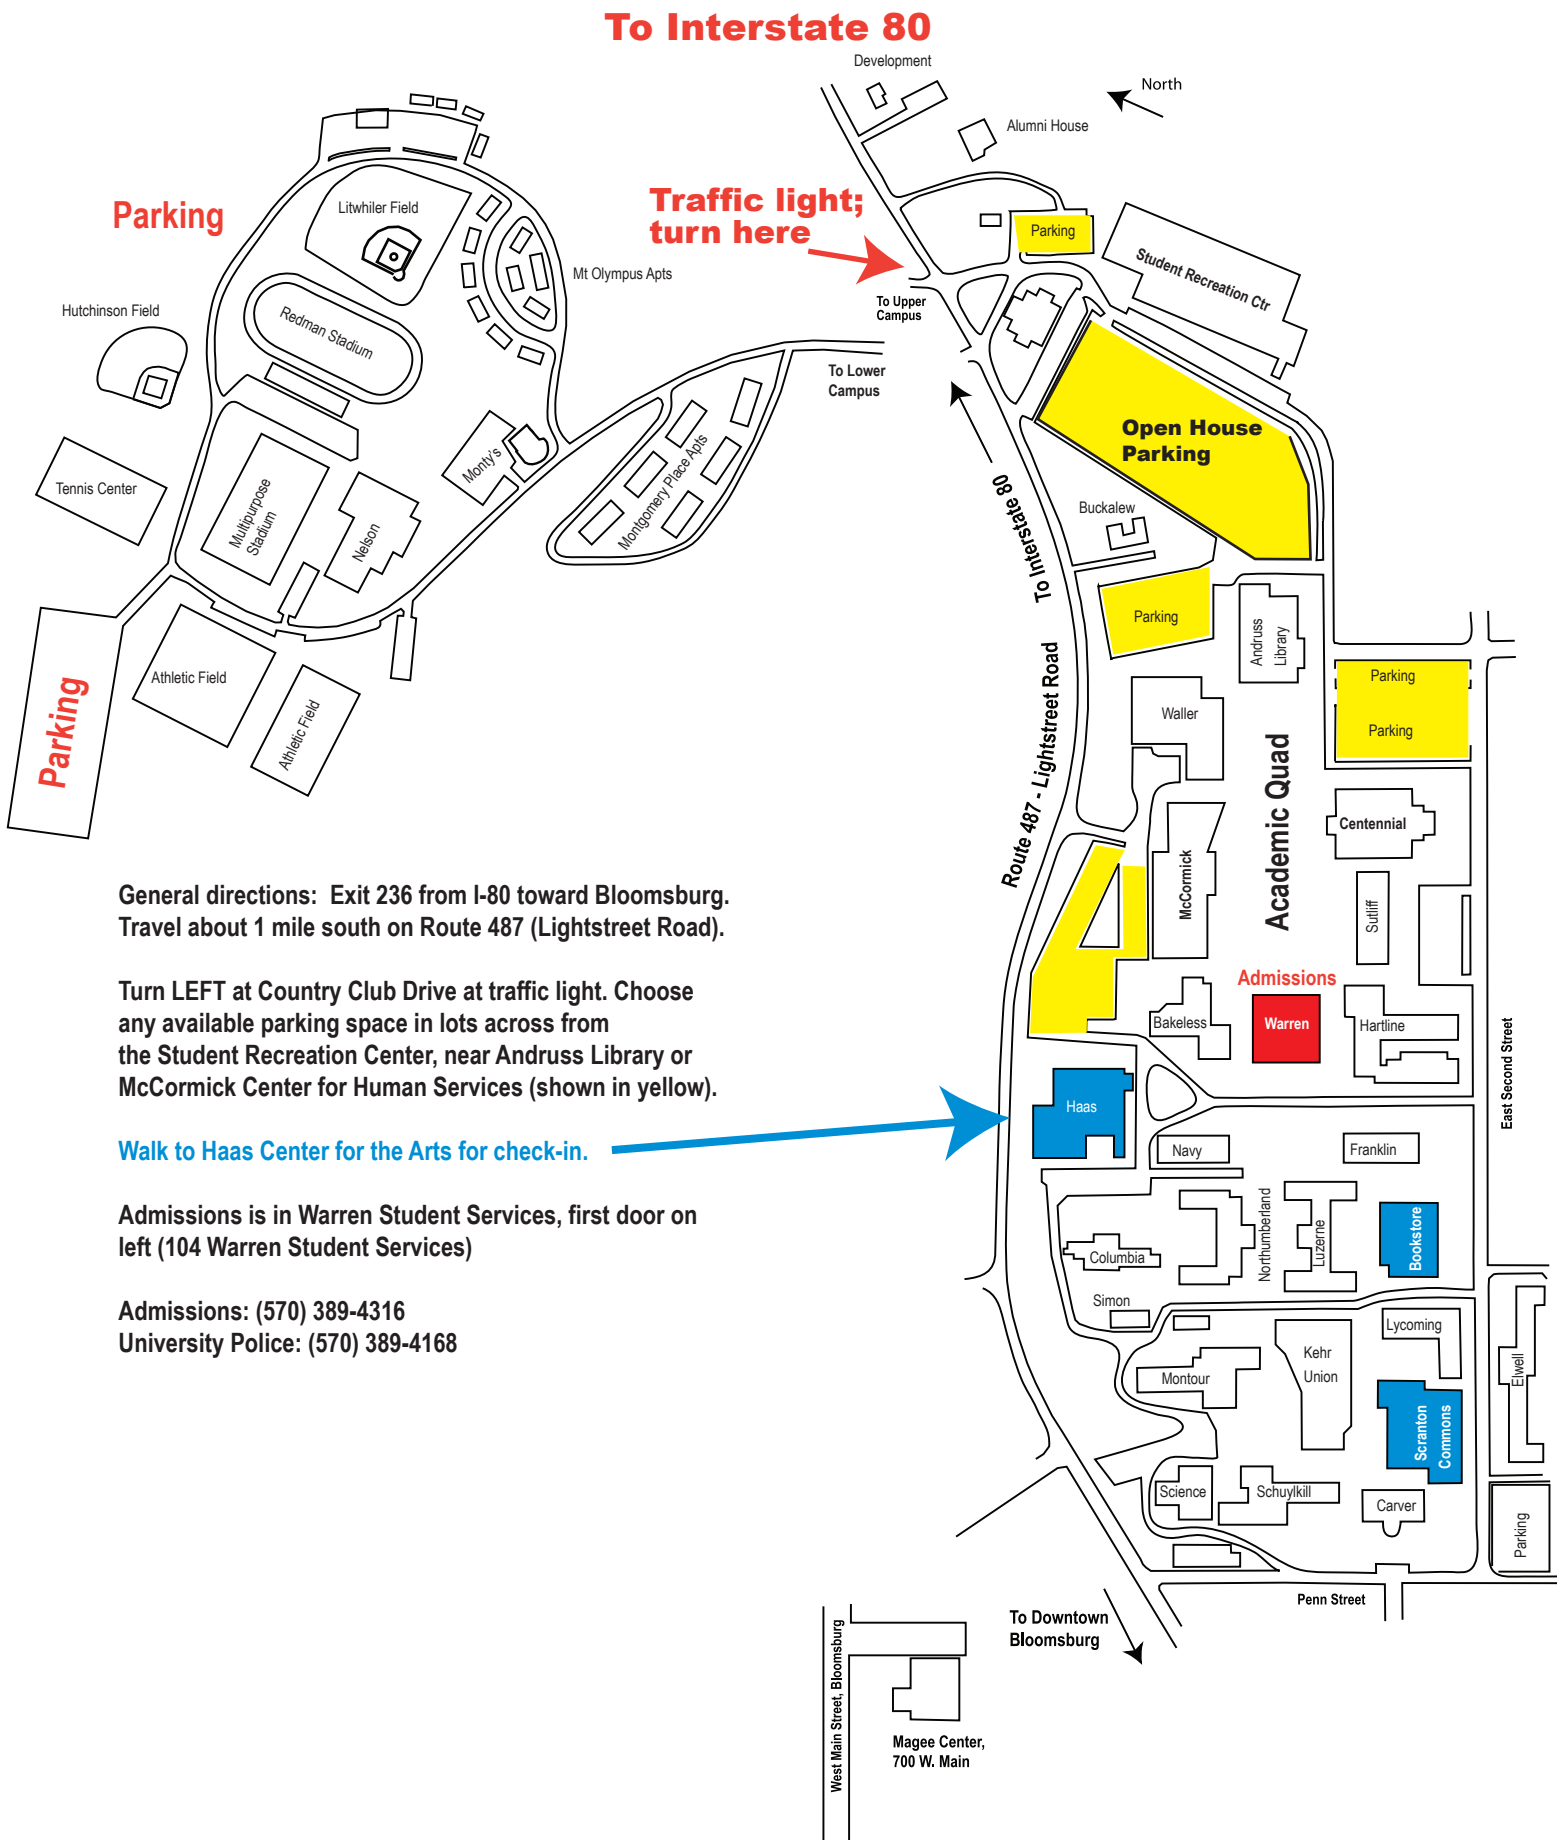

Bloomsburg University Open House Directions

General directions: Exit 236 from I-80 toward Bloomsburg. Travel about 1 mile south on Route 487 (Lightstreet Road).

Turn **LEFT** at Country Club Drive at traffic light. Choose any available parking space in lots across from the Student Recreation Center, near Andruss Library or McCormick Center for Human Services (shown in yellow).

Walk to Haas Center for the Arts for check-in.

Admissions is in Warren Student Services, first door on left (104 Warren Student Services)

Admissions: (570) 389-4316
University Police: (570) 389-4168