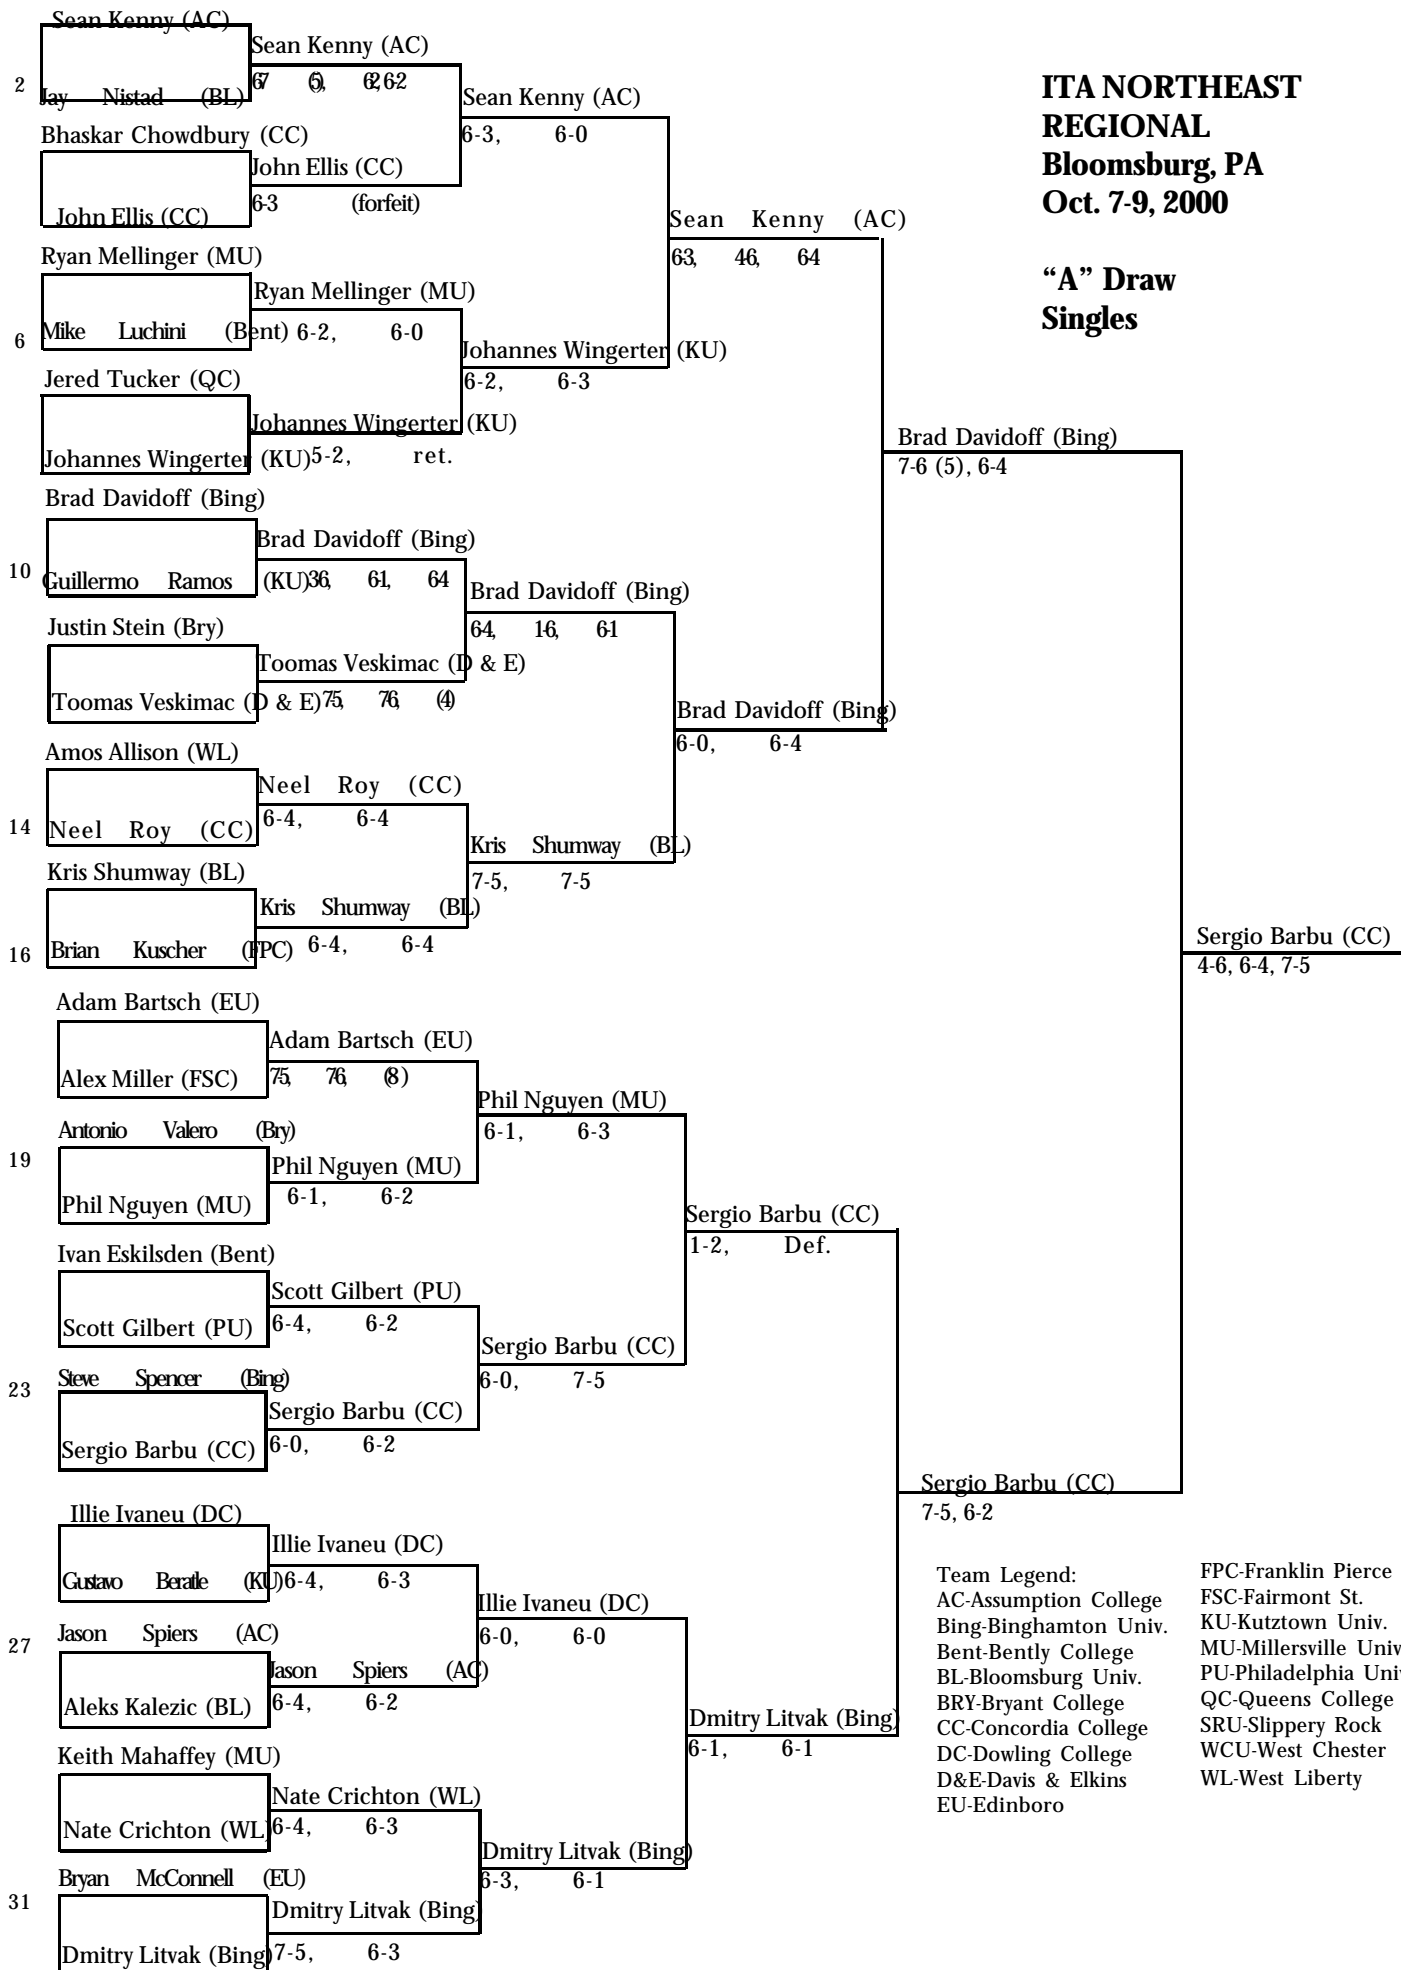

**ITA NORTHEAST
REGIONAL
Bloomsburg, PA
Oct. 7-9, 2000**

**"A" Draw
Singles**

Team Legend:
AC-Assumption College
Bing-Binghamton Univ.
Bent-Bentley College
BL-Bloomsburg Univ.
BRY-Bryant College
CC-Concordia College
DC-Dowling College
D&E-Davis & Elkins
EU-Edinboro

FPC-Franklin Pierce
FSC-Fairmont St.
KU-Kutztown Univ.
MU-Millersville Univ.
PU-Philadelphia Univ.
QC-Queens College
SRU-Slippery Rock
WCU-West Chester
WL-West Liberty