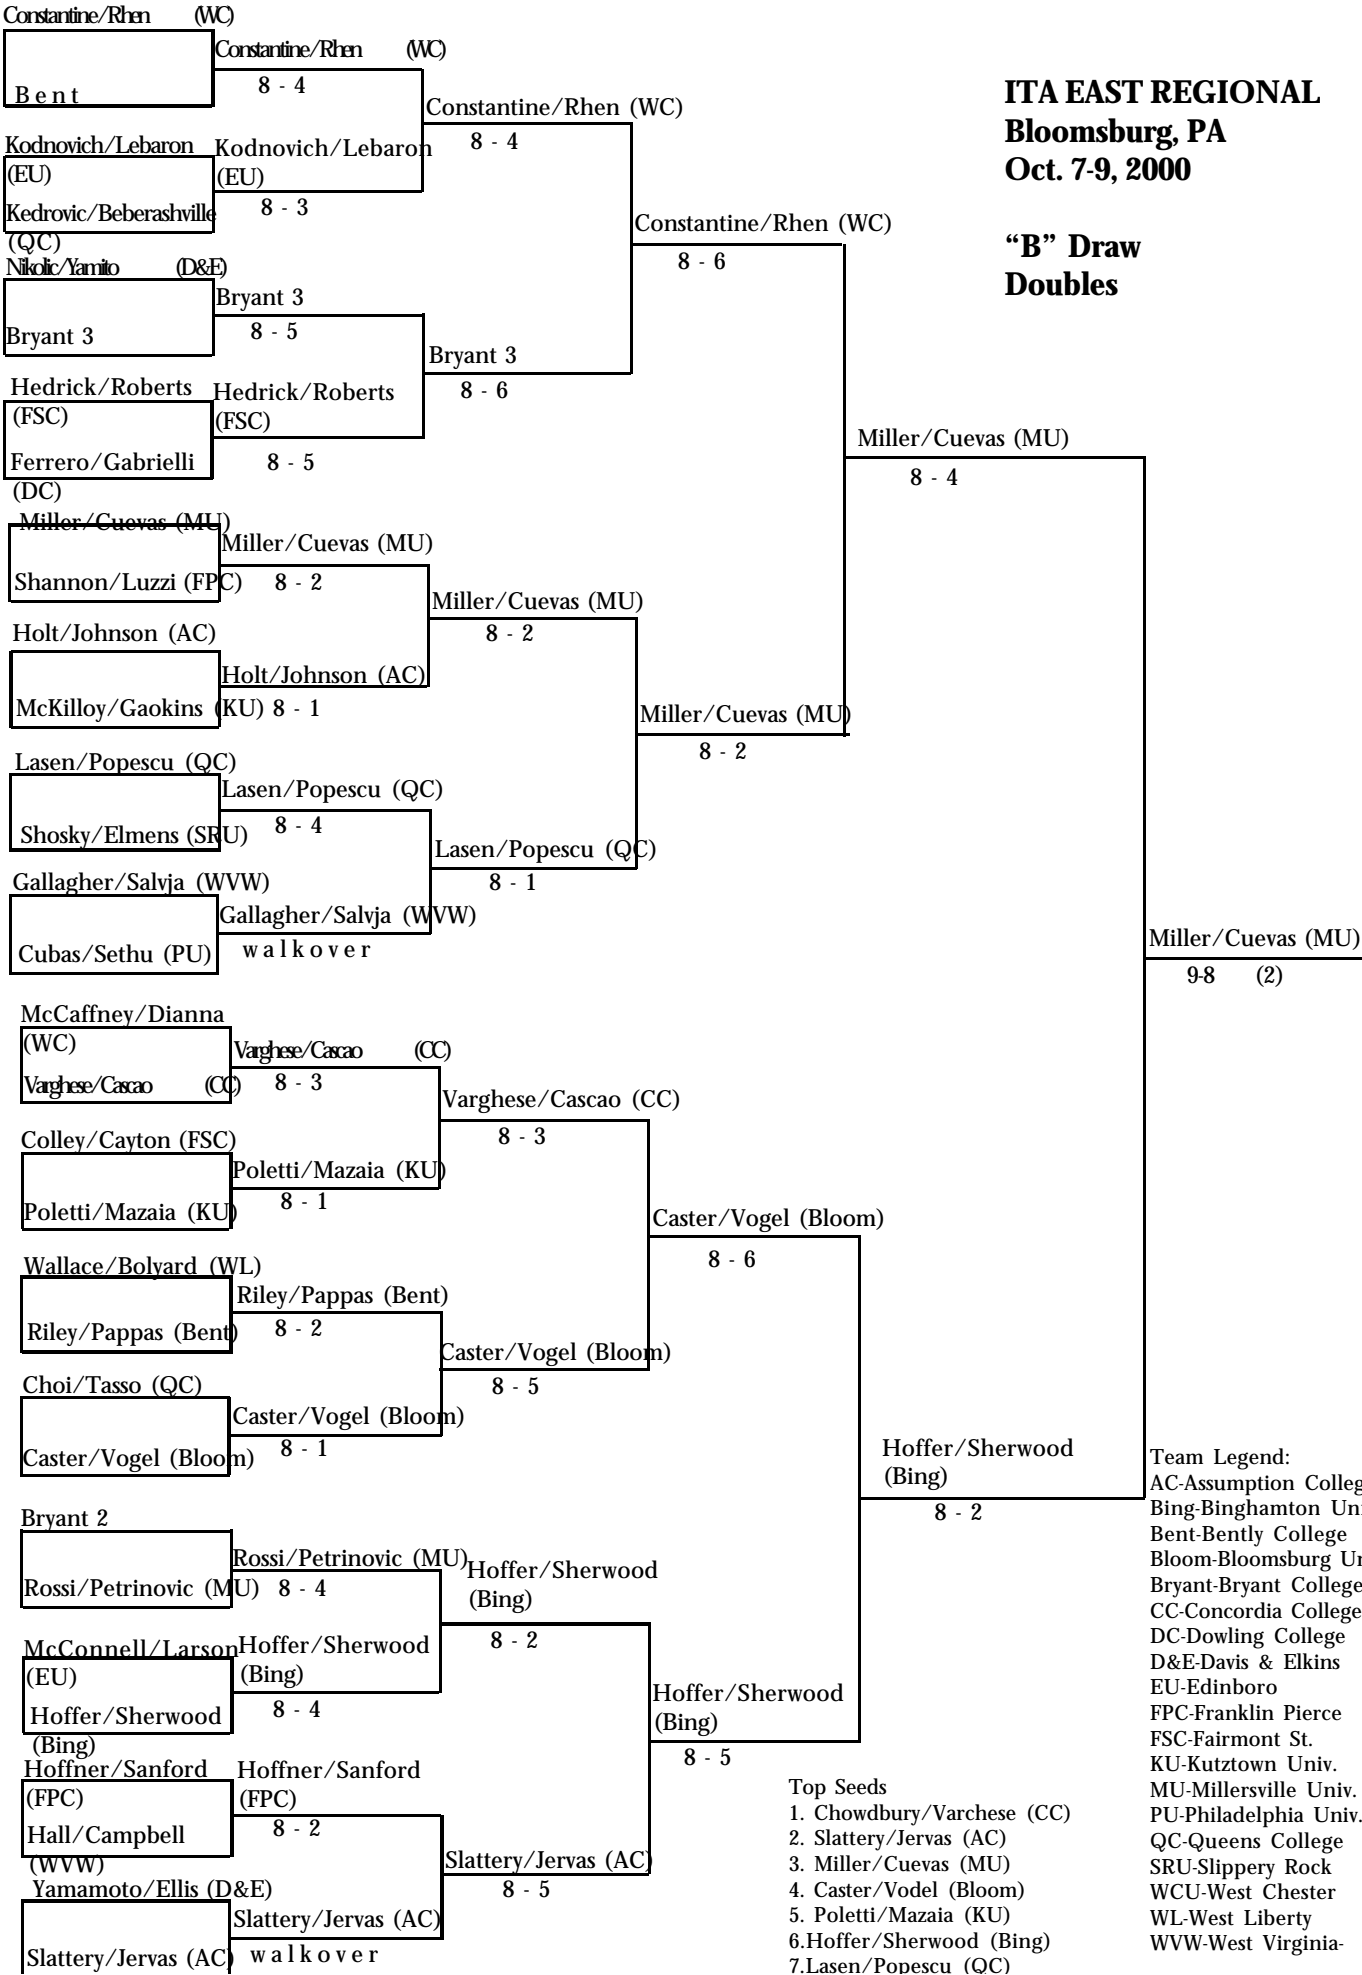

**ITA EAST REGIONAL
Bloomsburg, PA
Oct. 7-9, 2000**

**“B” Draw
Doubles**

Team Legend:
AC-Assumption College
Bing-Binghamton Univ.
Bent-Bentley College
Bloom-Bloomsburg Univ.
Bryant-Bryant College
CC-Concordia College
DC-Dowling College
D&E-Davis & Elkins
EU-Edinboro
FPC-Franklin Pierce
FSC-Fairmont St.
KU-Kutztown Univ.
MU-Millersville Univ.
PU-Philadelphia Univ.
QC-Queens College
SRU-Slippery Rock
WCU-West Chester
WL-West Liberty
WVW-West Virginia

1. **Top Seeds**
1. Chowdbury/Varchese (CC)
  2. Slattery/Jervas (AC)
  3. Miller/Cuevas (MU)
  4. Caster/Vodel (Bloom)
  5. Poletti/Mazaia (KU)
  6. Hoffer/Sherwood (Bing)
  7. Lasen/Popescu (QC)