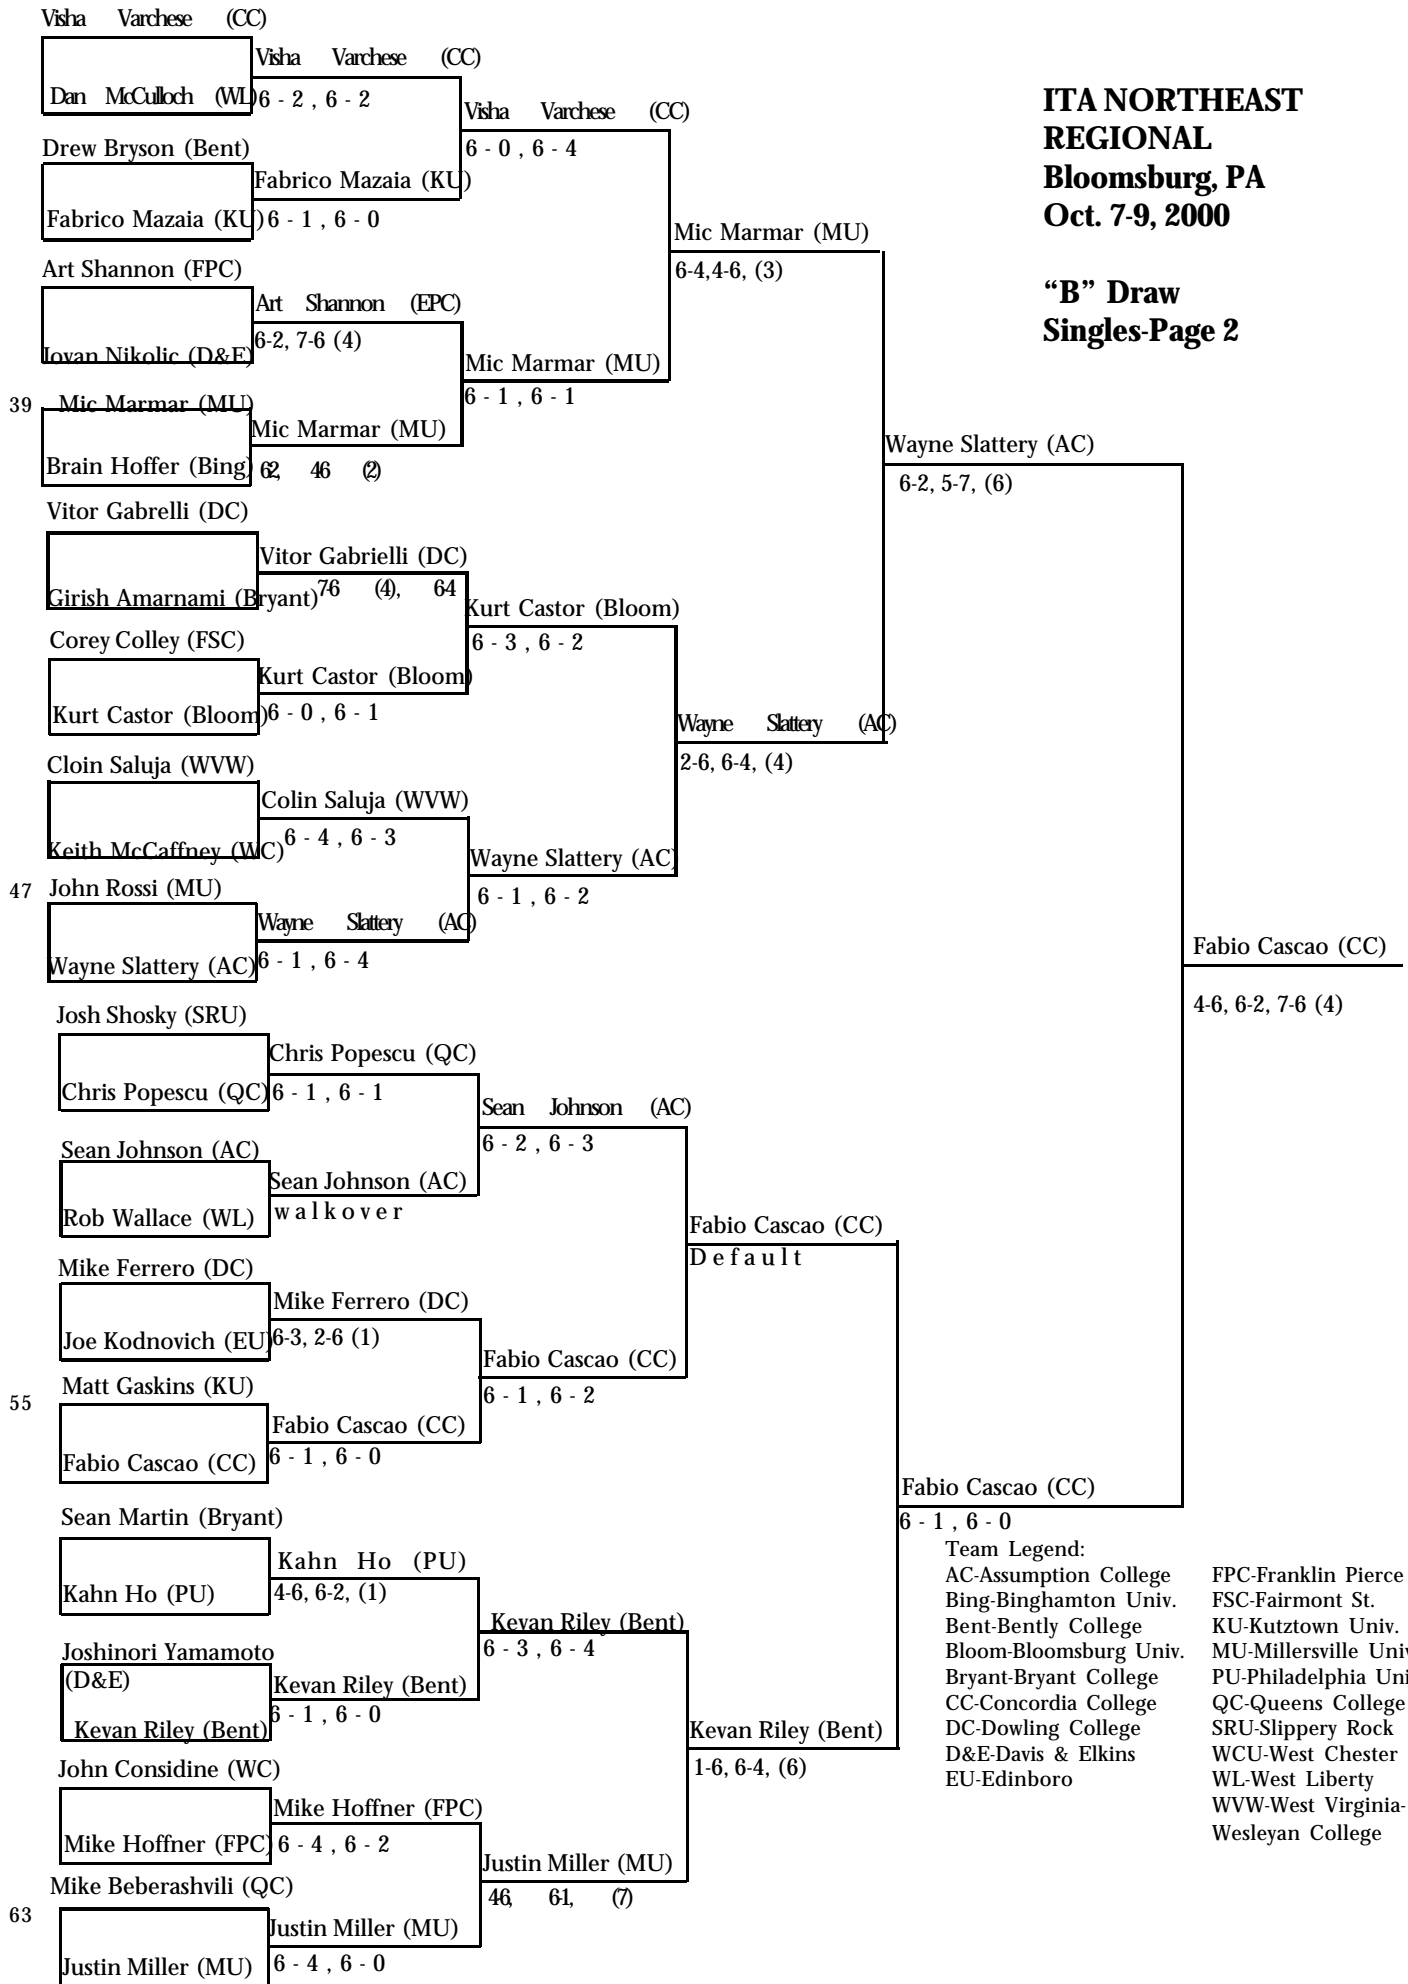

FPC-Franklin Pierce
FSU-Fairmont St.
KU-Kutztown Univ.
MU-Millersville Univ.
PU-Philadelphia Univ.
QC-Queens College
SRU-Slippery Rock
WCU-West Chester
WL-West Liberty
WVW-West Virginia-
Wesleyan College

**ITA NORTHEAST
REGIONAL
Bloomsburg, PA
Oct. 7-9, 2000**

**“B” Draw
Singles-Page 1**

**ITA NORTHEAST
REGIONAL
Bloomsburg, PA
Oct. 7-9, 2000**

**“B” Draw
Singles-Page 2**

- Team Legend:**
- AC-Assumption College
 - Bing-Binghamton Univ.
 - Bent-Bently College
 - Bloom-Bloomsburg Univ.
 - Bryant-Bryant College
 - CC-Concordia College
 - DC-Dowling College
 - D&E-Davis & Elkins
 - EU-Edinboro
 - FPC-Franklin Pierce
 - FSC-Fairmont St.
 - KU-Kutztown Univ.
 - MU-Millersville Univ.
 - PU-Philadelphia Univ.
 - QC-Queens College
 - SRU-Slippery Rock
 - WCU-West Chester
 - WL-West Liberty
 - WVW-West Virginia-
 - Wesleyan College