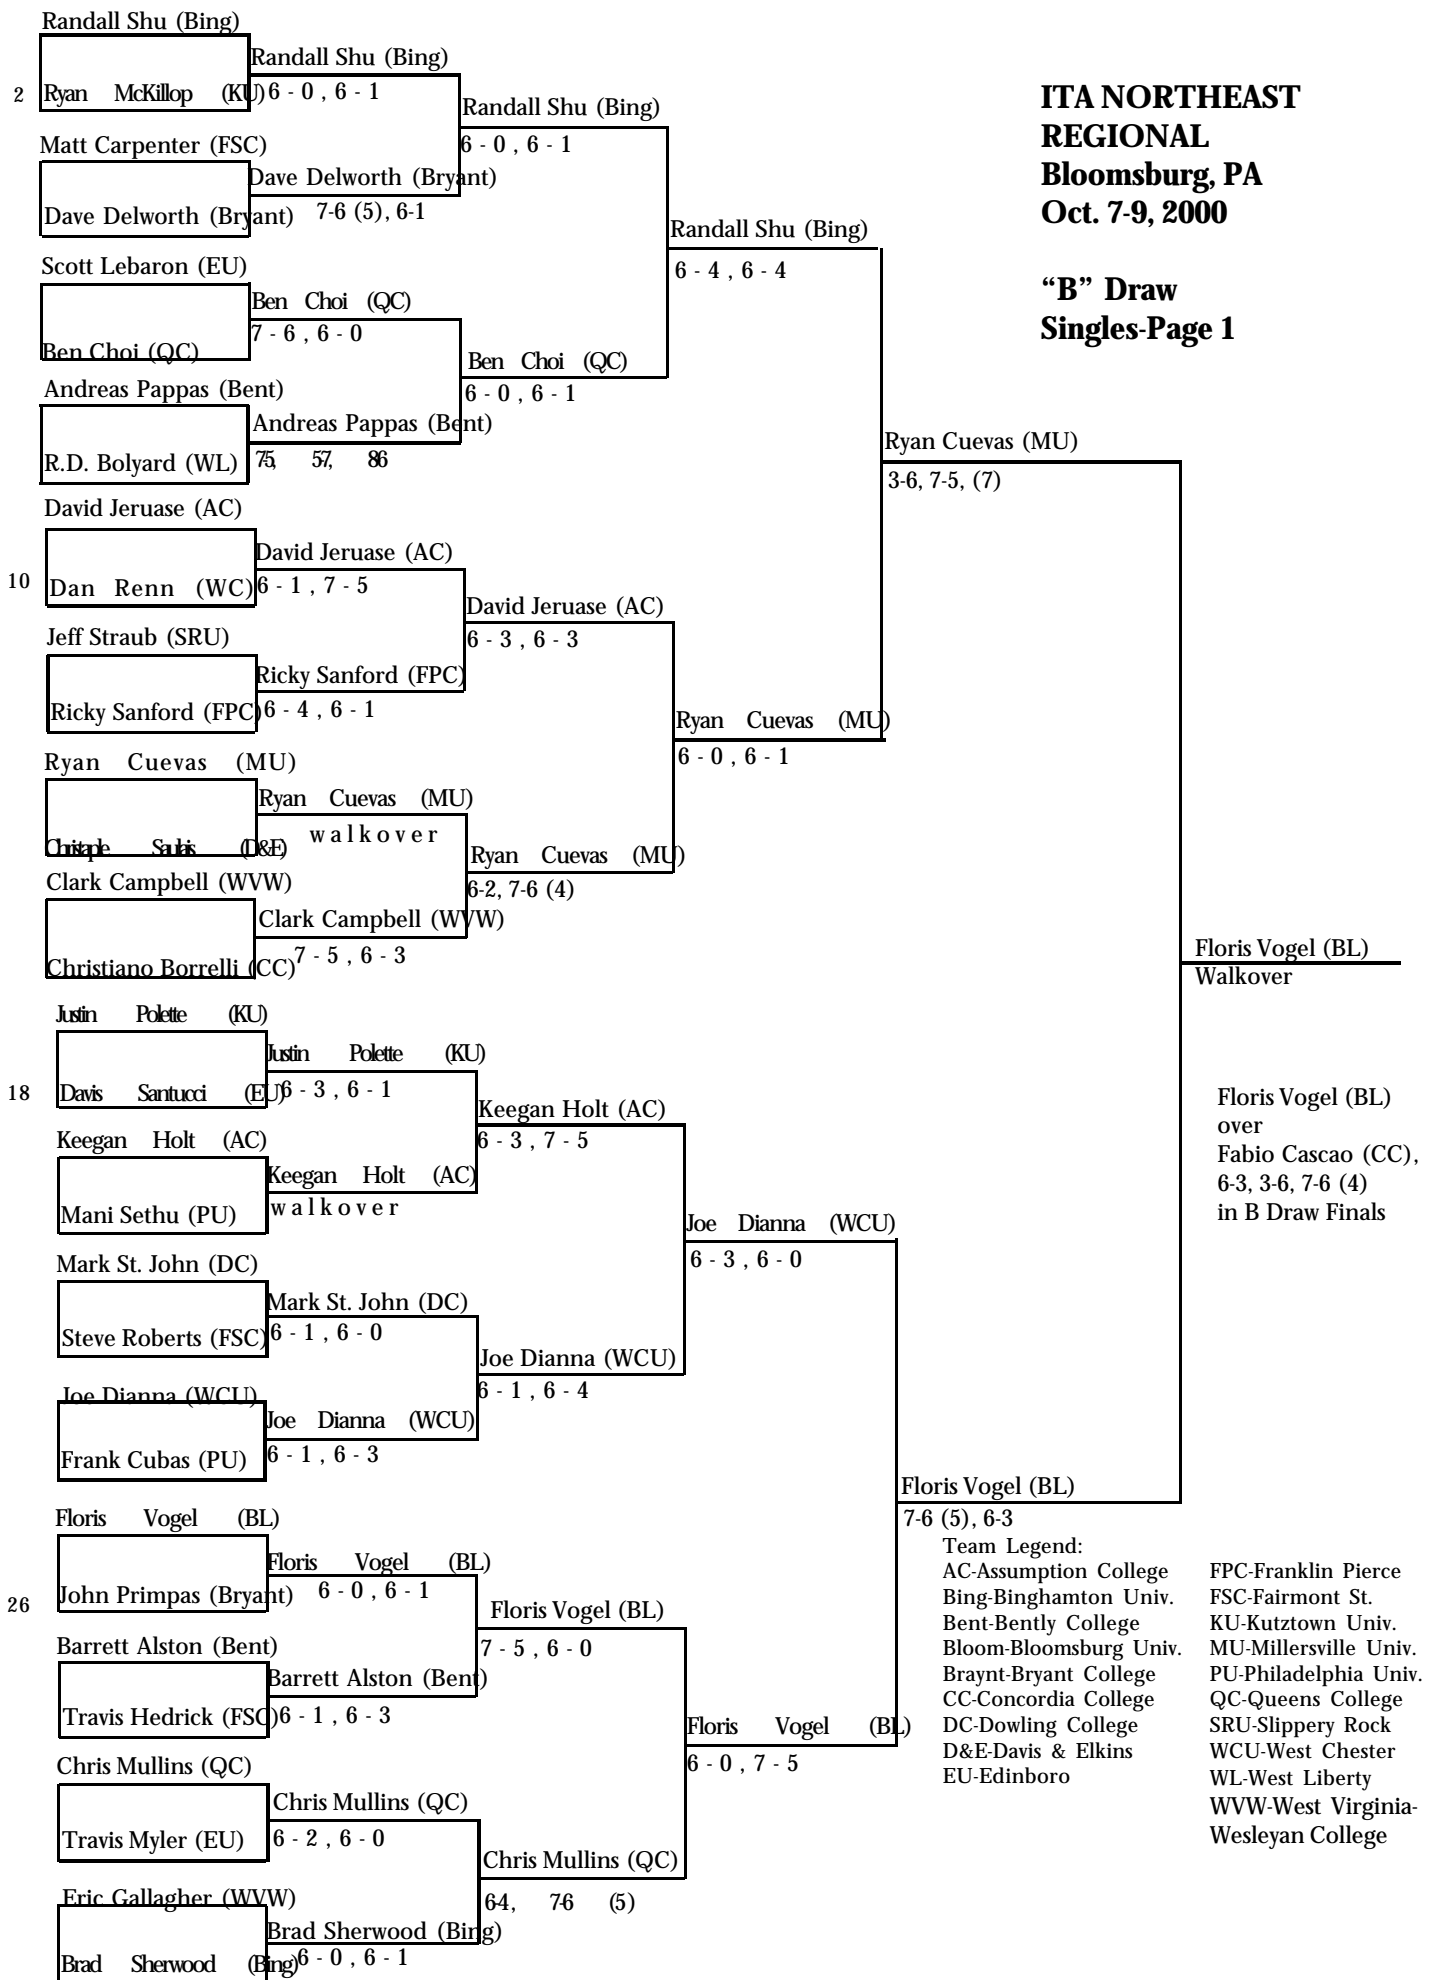

**ITA NORTHEAST
REGIONAL
Bloomsburg, PA
Oct. 7-9, 2000**

**“B” Draw
Singles-Page 1**