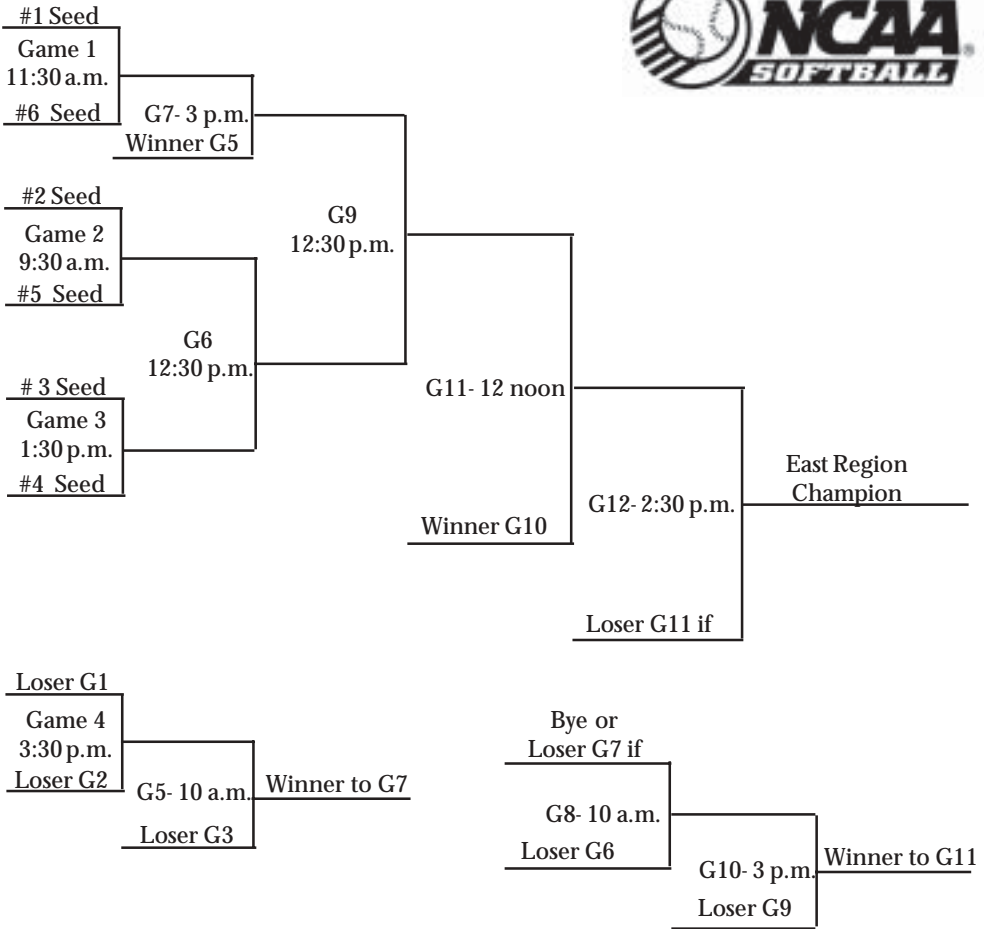

2002 NCAA DIVISION II MID-ATLANTIC REGIONAL CHAMPIONSHIP BRACKET

Seeds

- #1 Bloomsburg
- #2 California
- #3 Lock Haven
- #4 Shippensburg
- #5 Indiana
- #6 Elizabeth City State

Day

- Thursday
- Friday
- Saturday
- Sunday

Games

- 1,2,3,4
- 5,6,7
- 8,9,10
- 11, 12