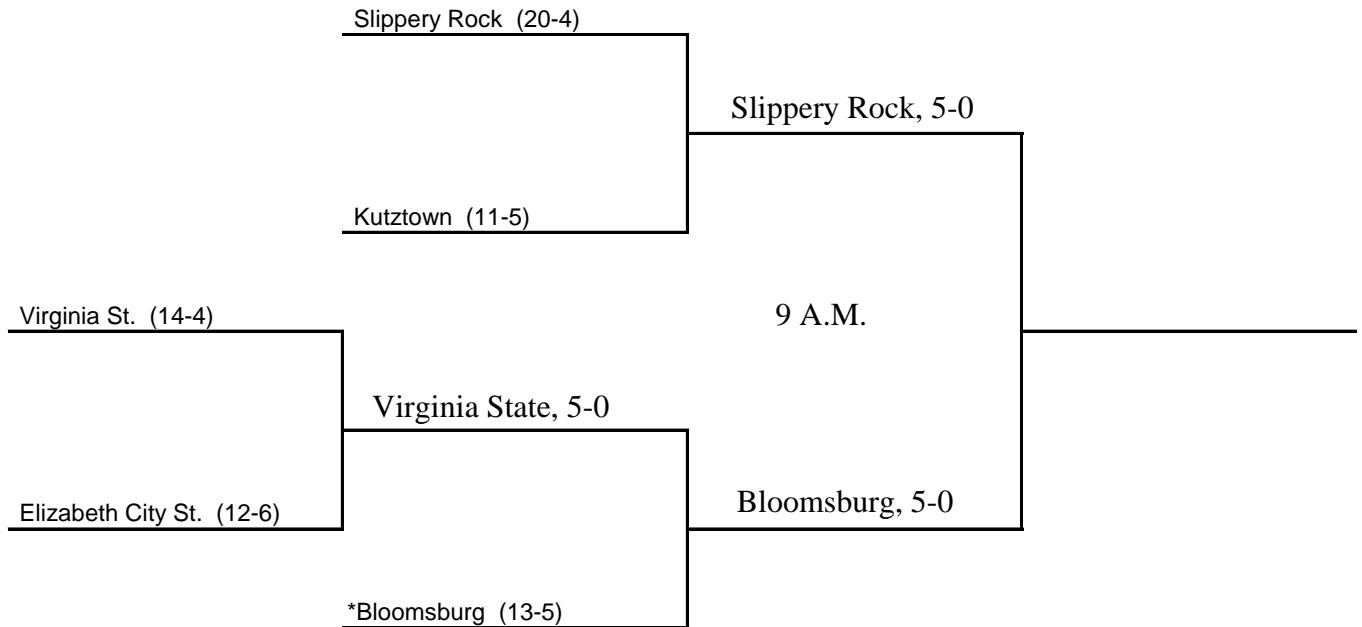

2009 NCAA Division II
Women's Tennis
Five-Team
Preliminary Round
May 7-9, 2009

Atlantic Region #2

Day One

Day Two

Day Three

*Denotes host