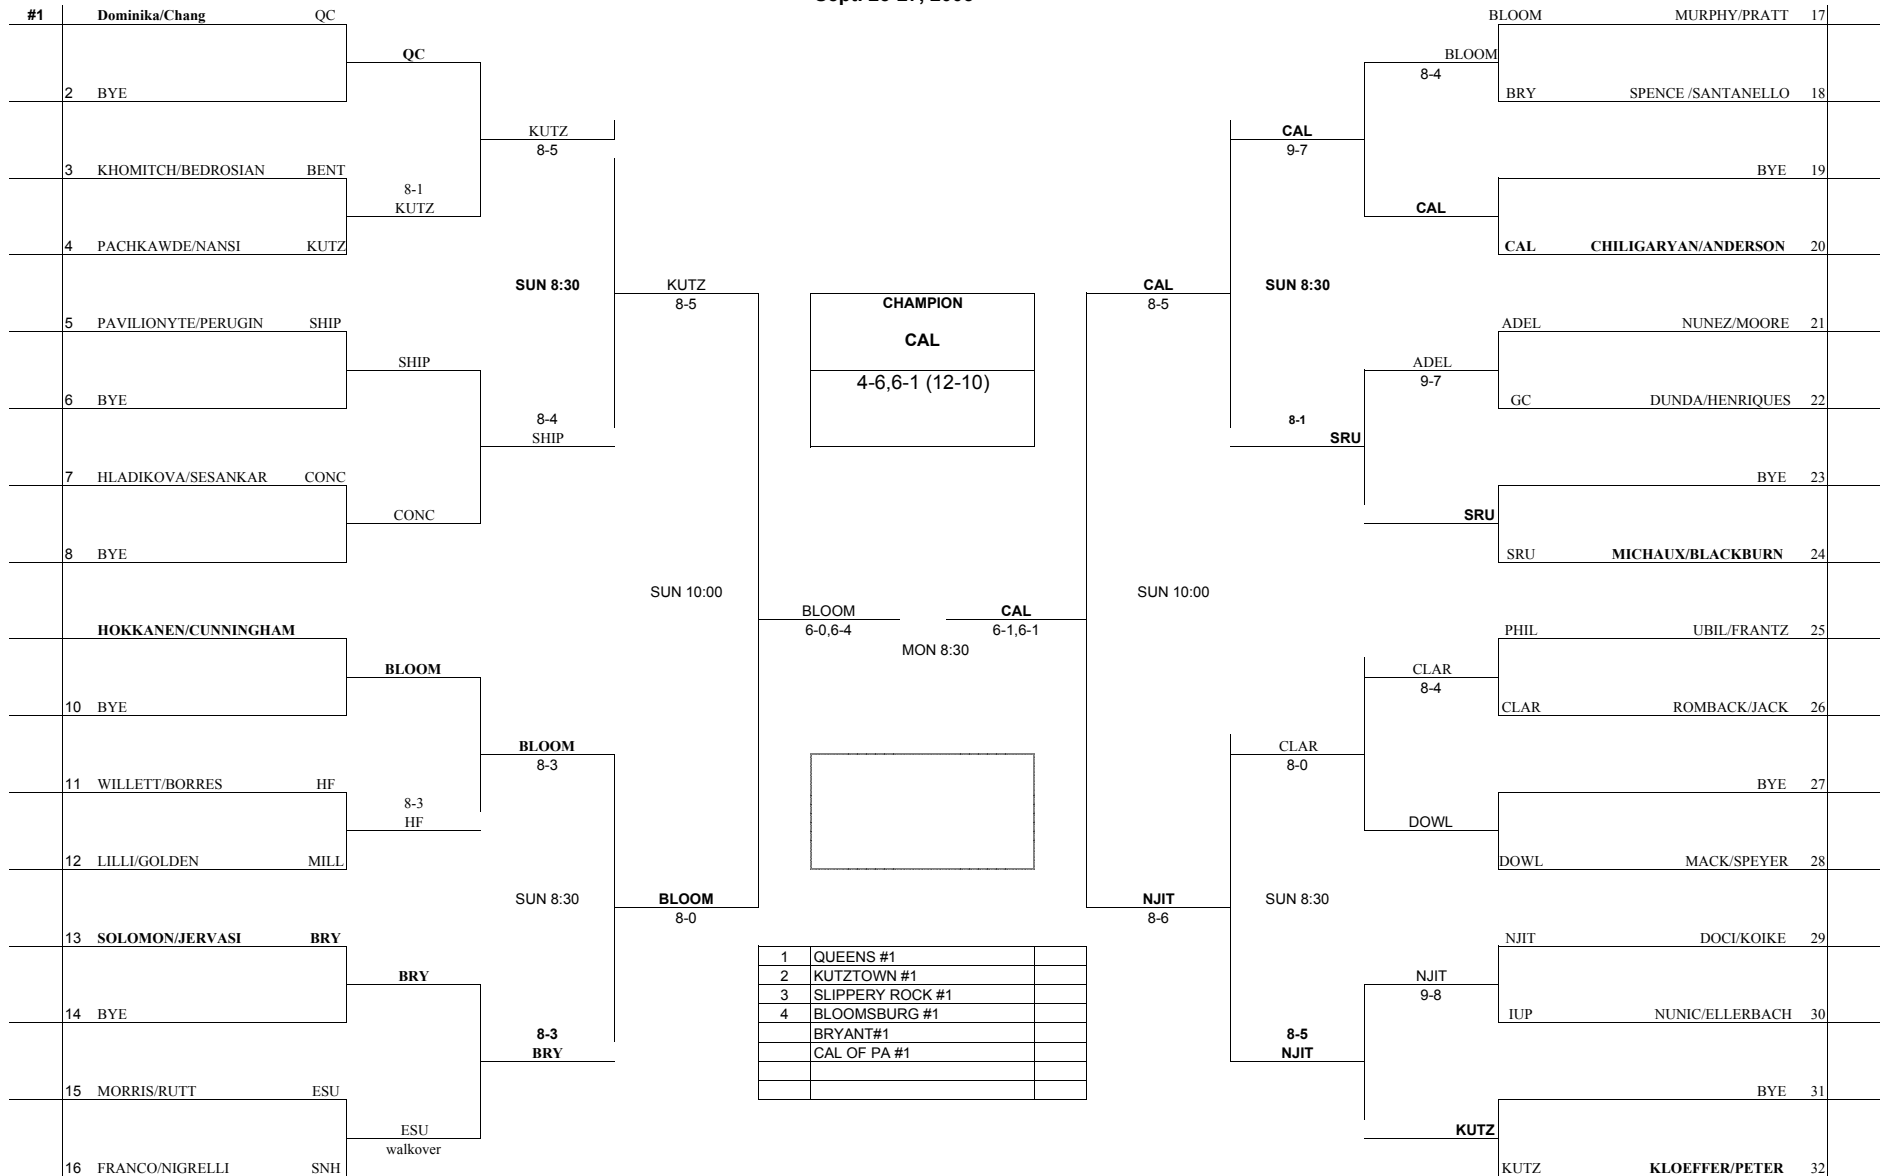

# Wilson/ITA East Regional

Hosted by Bloomsburg University  
 Women's 'A' Doubles  
 Sept. 25-27, 2005

Legend: ADEI-Adelphi; BENT-Bentley; BLOOM=Bloomsburg; BRY-Bryant; CAL-California (PA); CLAR-Clarion; CONC-Concordia; DOWL-Dowling; ESU-East Stroudsburg; GC-Georgian Court; IUP-Indiana (PA); KUTZ-Kutztown; MILL-Millersville; NJIT-New Jersey Instit. Of Tech.  
 QC-Queens College; PHIL-Philadelphia University; SHIP-Shippensburg; SRU-Slippery Rock; SNH-Southern New Hampshire