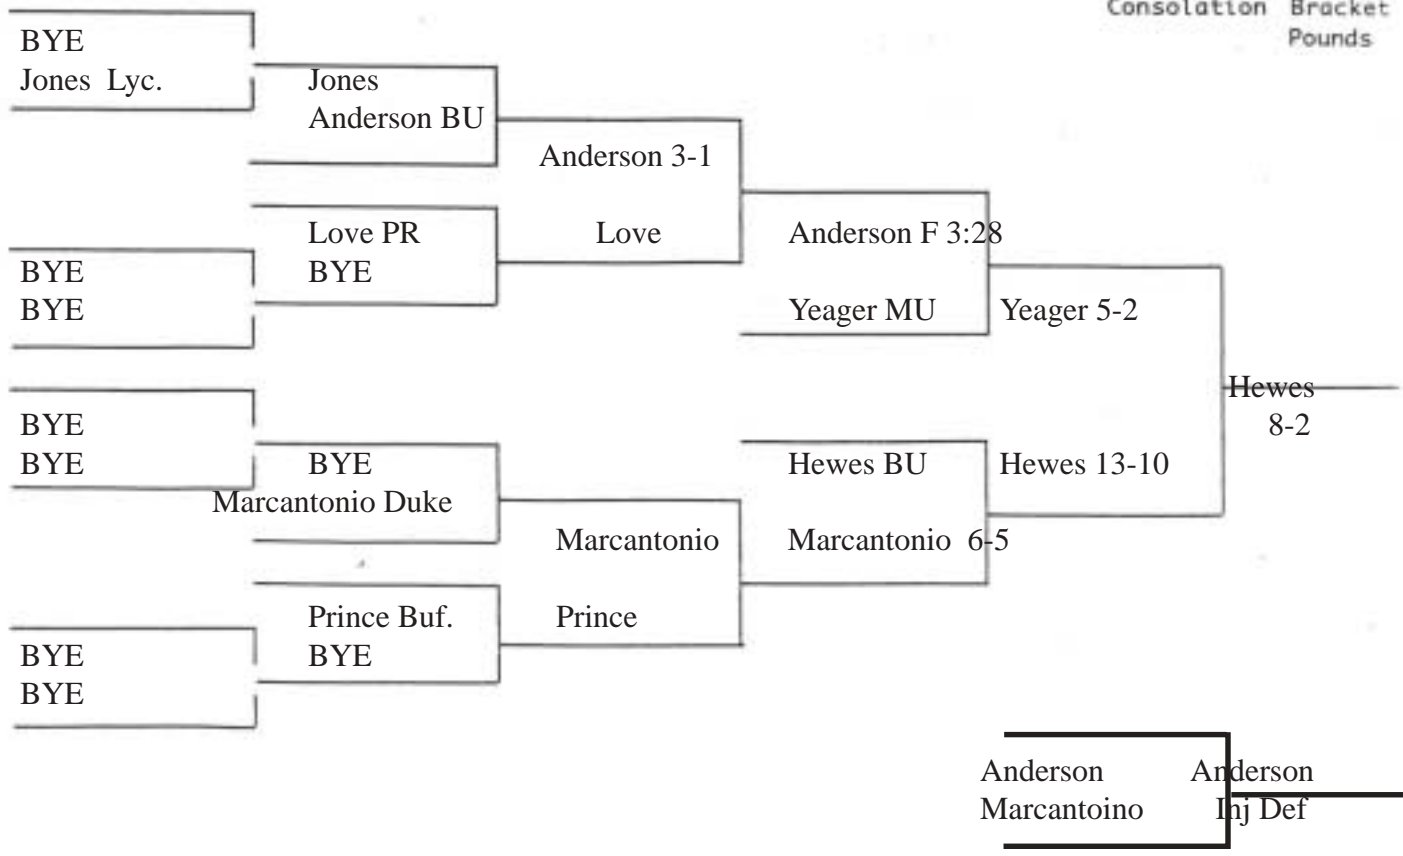

Anderson Inj Def
Anderson Inj Def