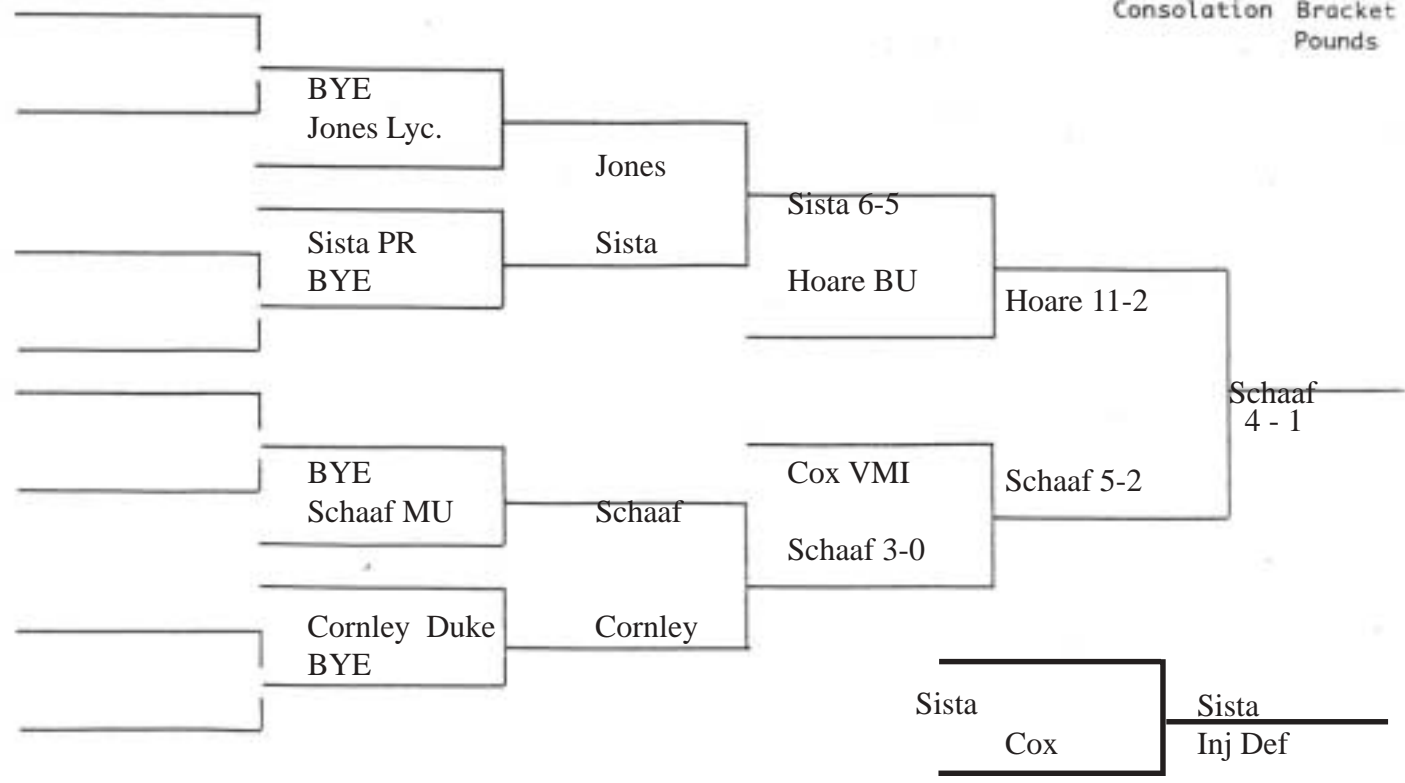

Consolation Bracket  
Pounds

Anderson Inj Def  
Anderson Inj Def

**Bloomsburg University  
Wrestling Invitational  
Nov. 17, 2001  
184 Pound Weight Class**

**Consolation Bracket  
Pounds**

**Bloomsburg University  
Wrestling Invitational  
Nov. 17, 2001  
197 Pound Weight Class**