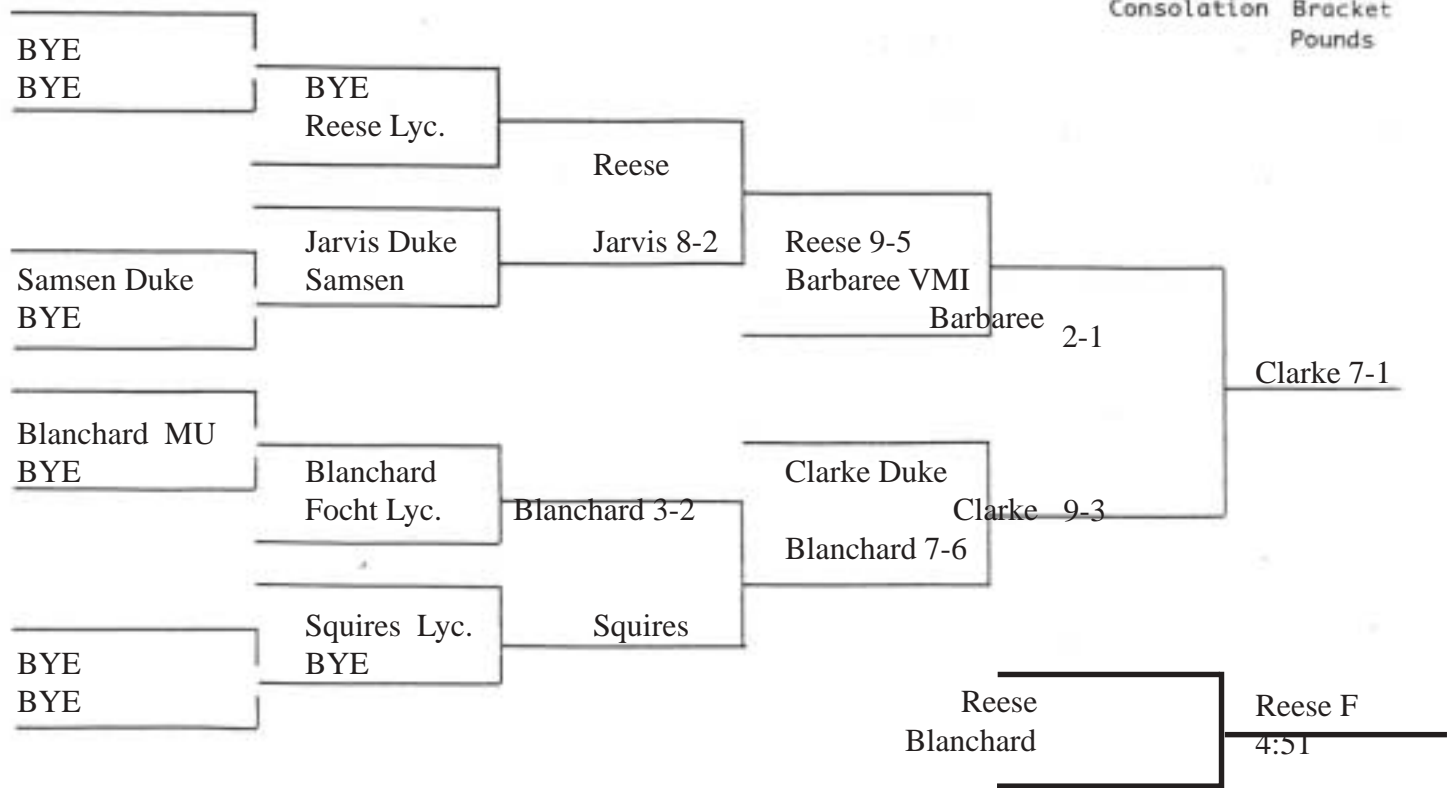

**Consolation Bracket
Pounds**