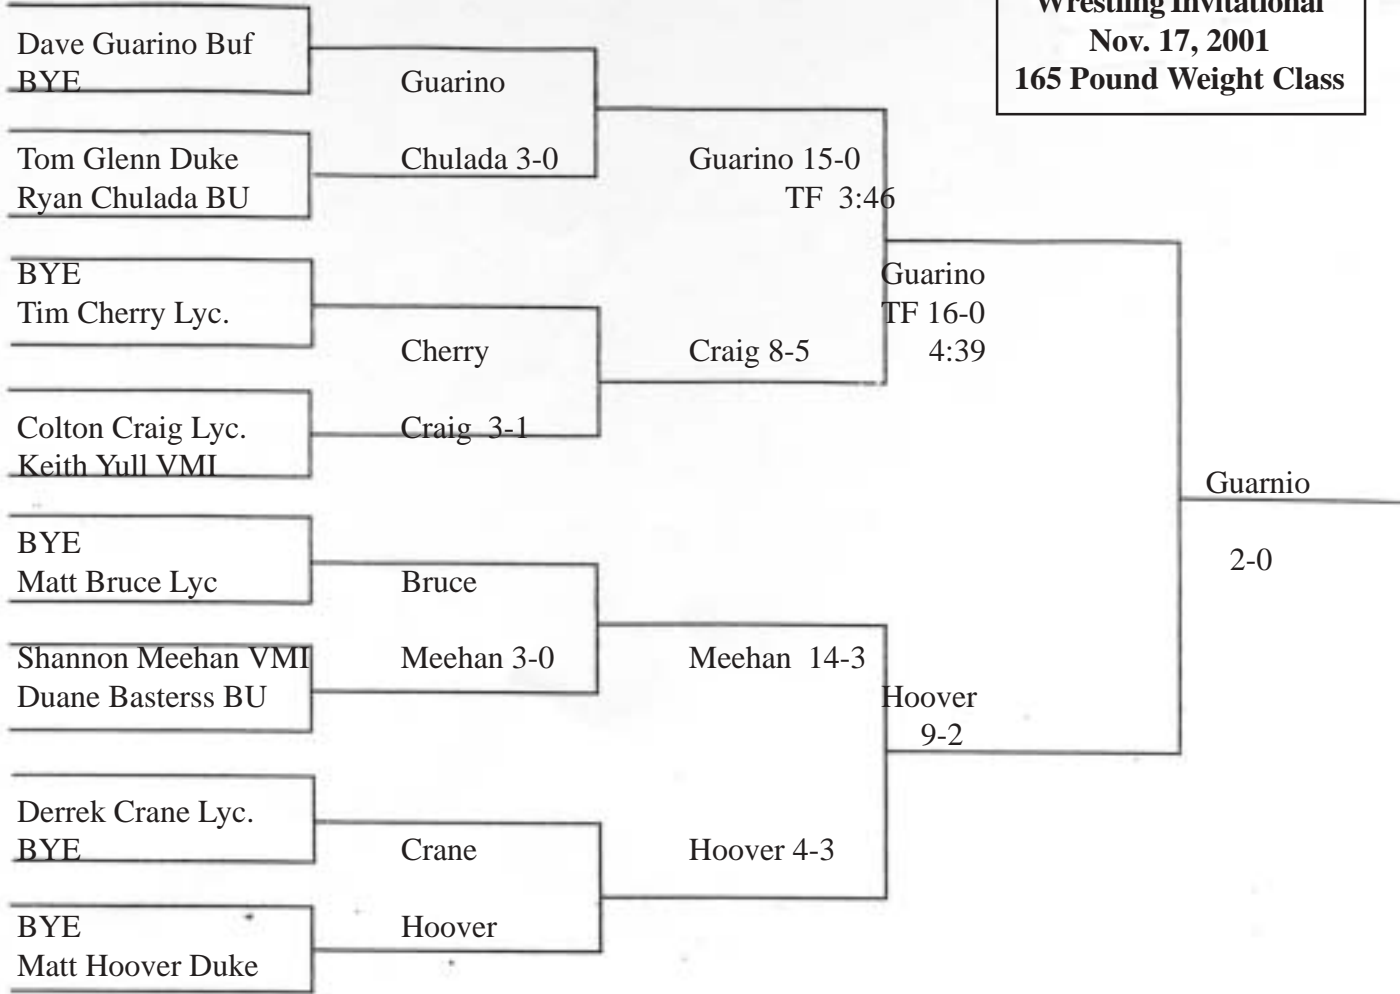

**Bloomsburg University
Wrestling Invitational
Nov. 17, 2001
165 Pound Weight Class**