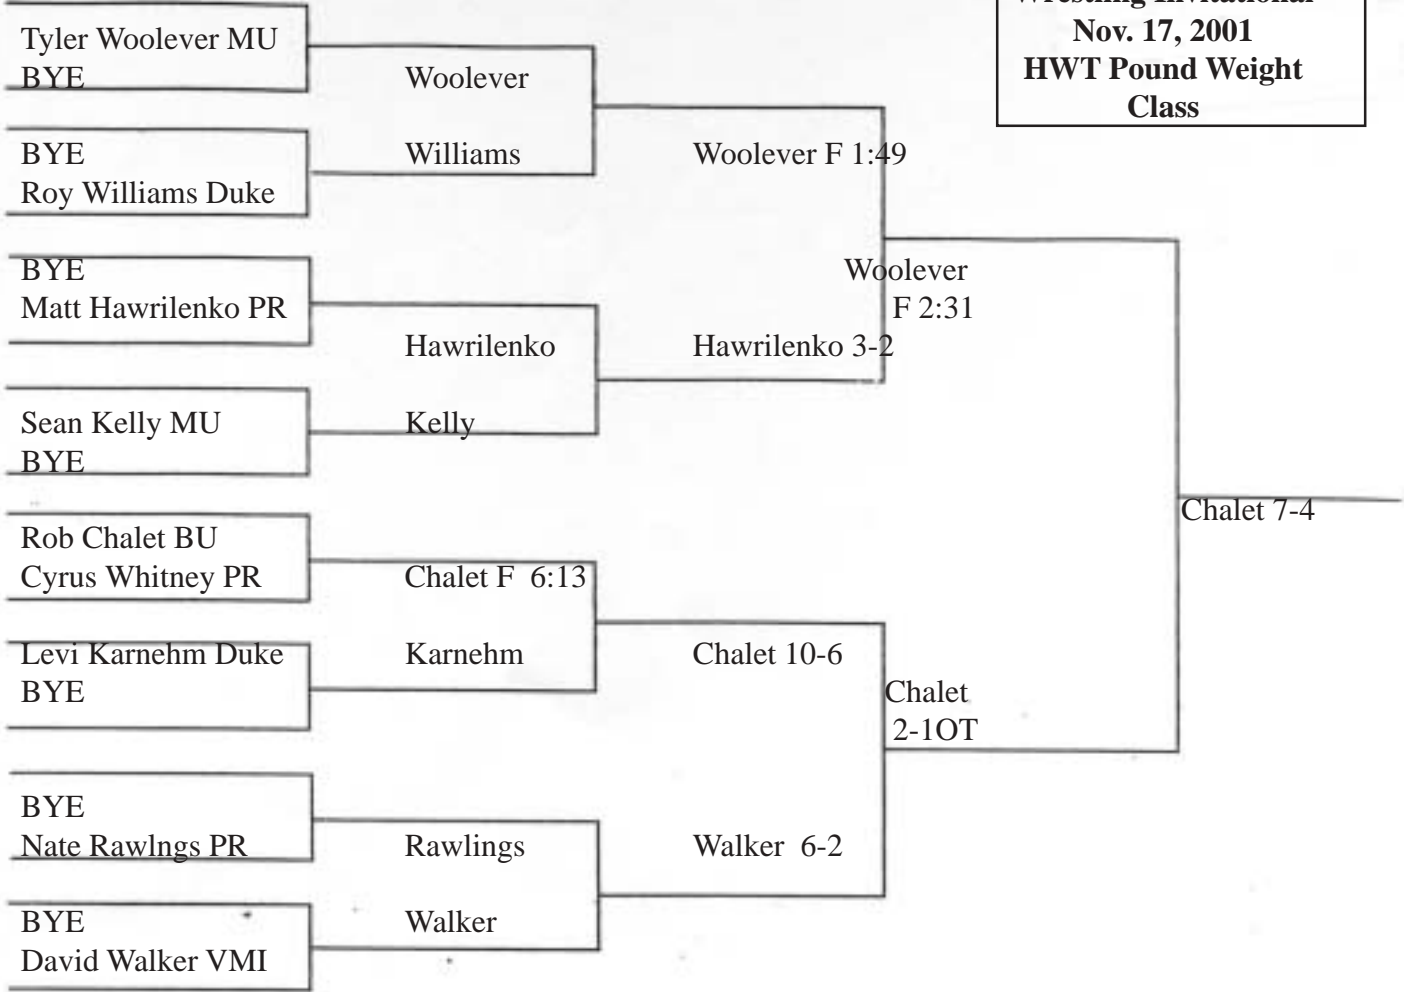

**Bloomsburg University
Wrestling Invitational
Nov. 17, 2001
HWT Pound Weight
Class**