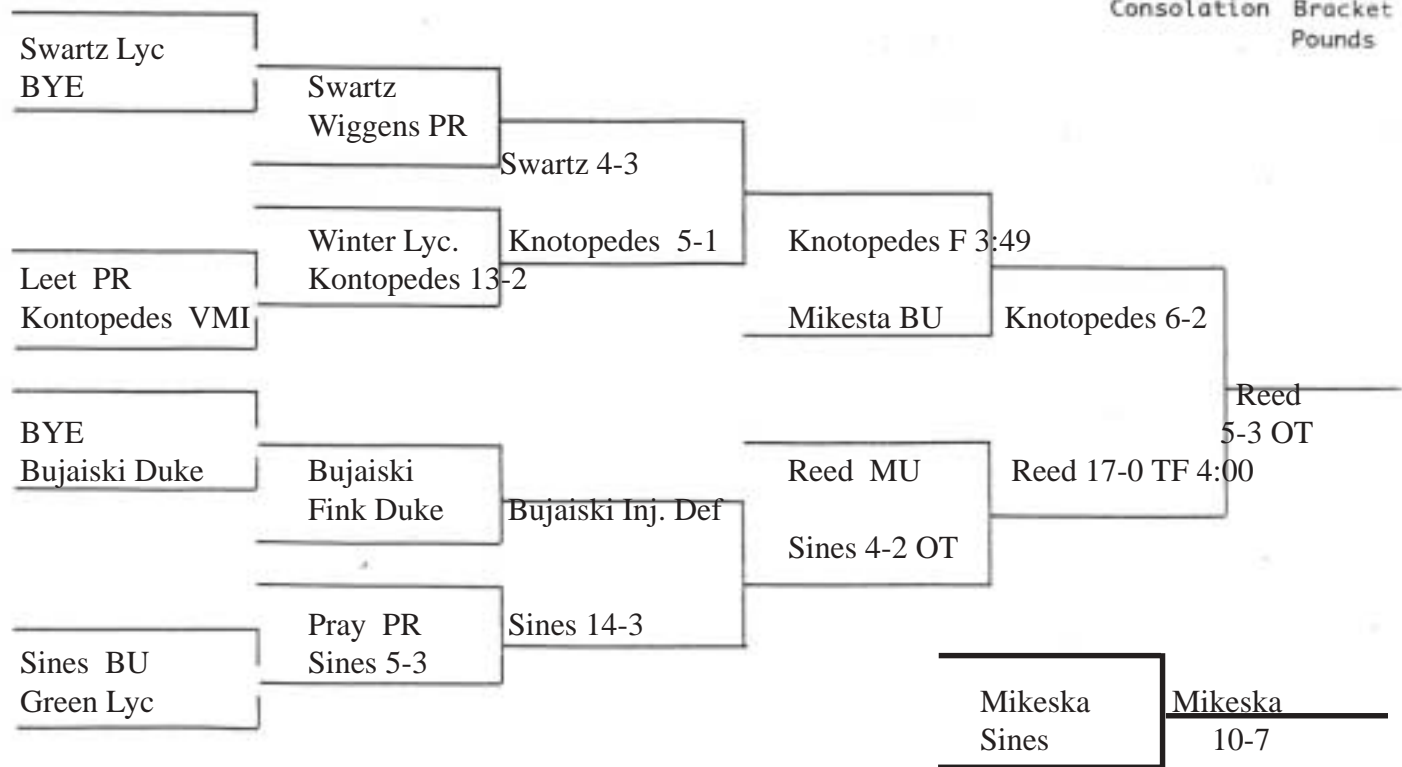

Consolation Bracket
Pounds