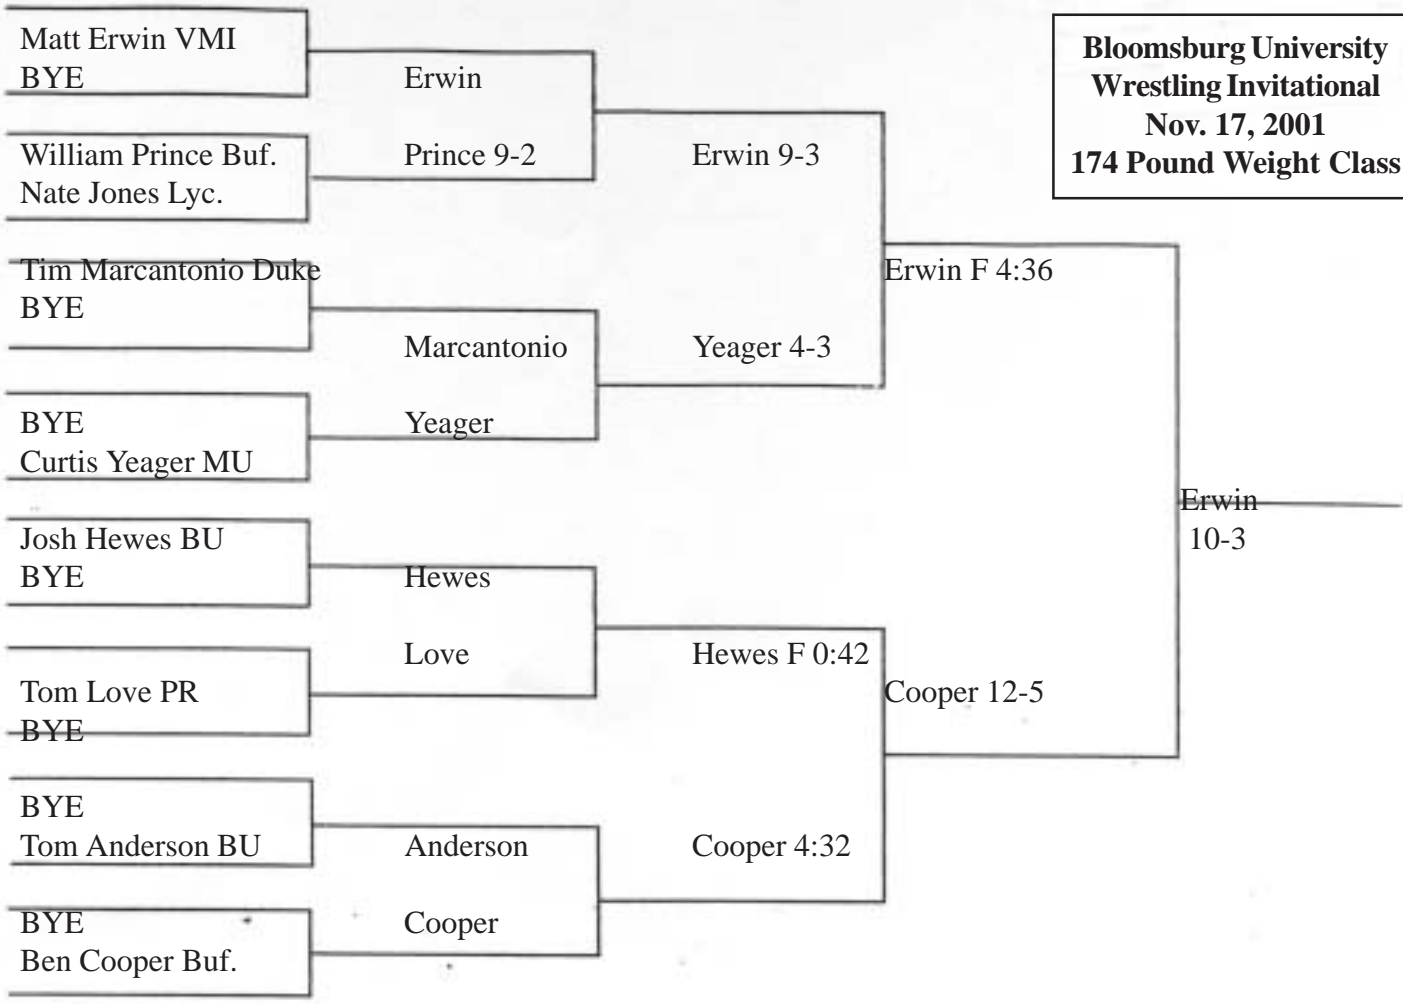

Consolation Bracket  
Pounds

**Bloomsburg University  
Wrestling Invitational  
Nov. 17, 2001  
165 Pound Weight Class**

**Consolation Bracket  
Pounds**

**Bloomsburg University  
Wrestling Invitational  
Nov. 17, 2001  
174 Pound Weight Class**