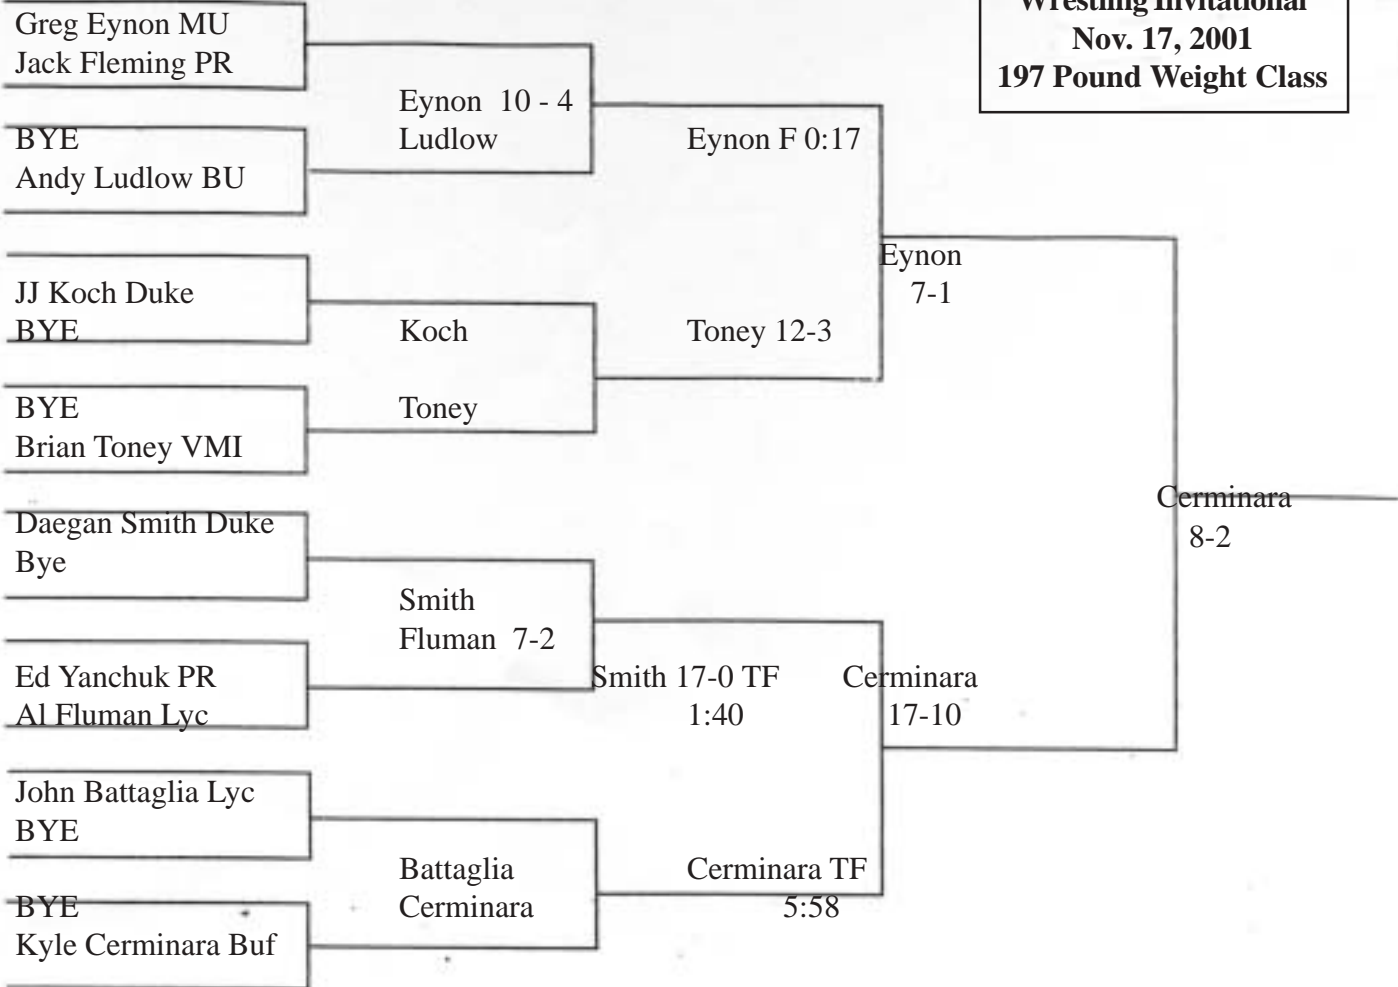

Consolation Bracket  
Pounds

Anderson Inj Def  
Anderson Inj Def

**Bloomsburg University  
Wrestling Invitational  
Nov. 17, 2001  
184 Pound Weight Class**

**Consolation Bracket  
Pounds**

**Bloomsburg University  
Wrestling Invitational  
Nov. 17, 2001  
197 Pound Weight Class**