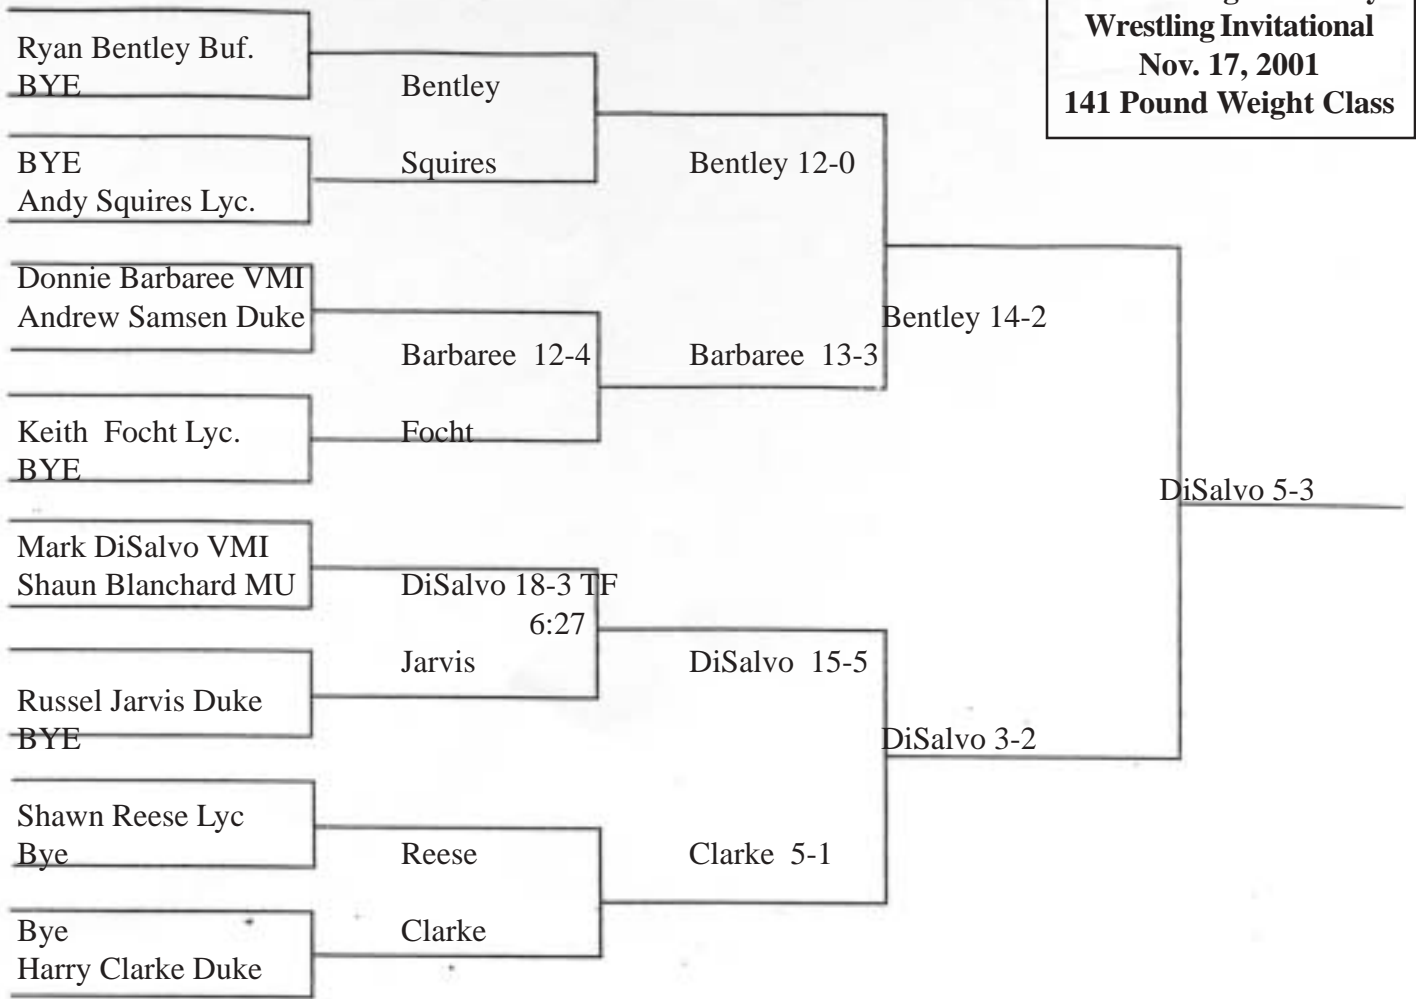

Sebaaly 9-5

Sebaaly

**Bloomsburg University  
Wrestling Invitational  
Nov. 17, 2001  
133 Pound Weight Class**

Consolation Bracket Pounds

**Bloomsburg University  
Wrestling Invitational  
Nov. 17, 2001  
141 Pound Weight Class**