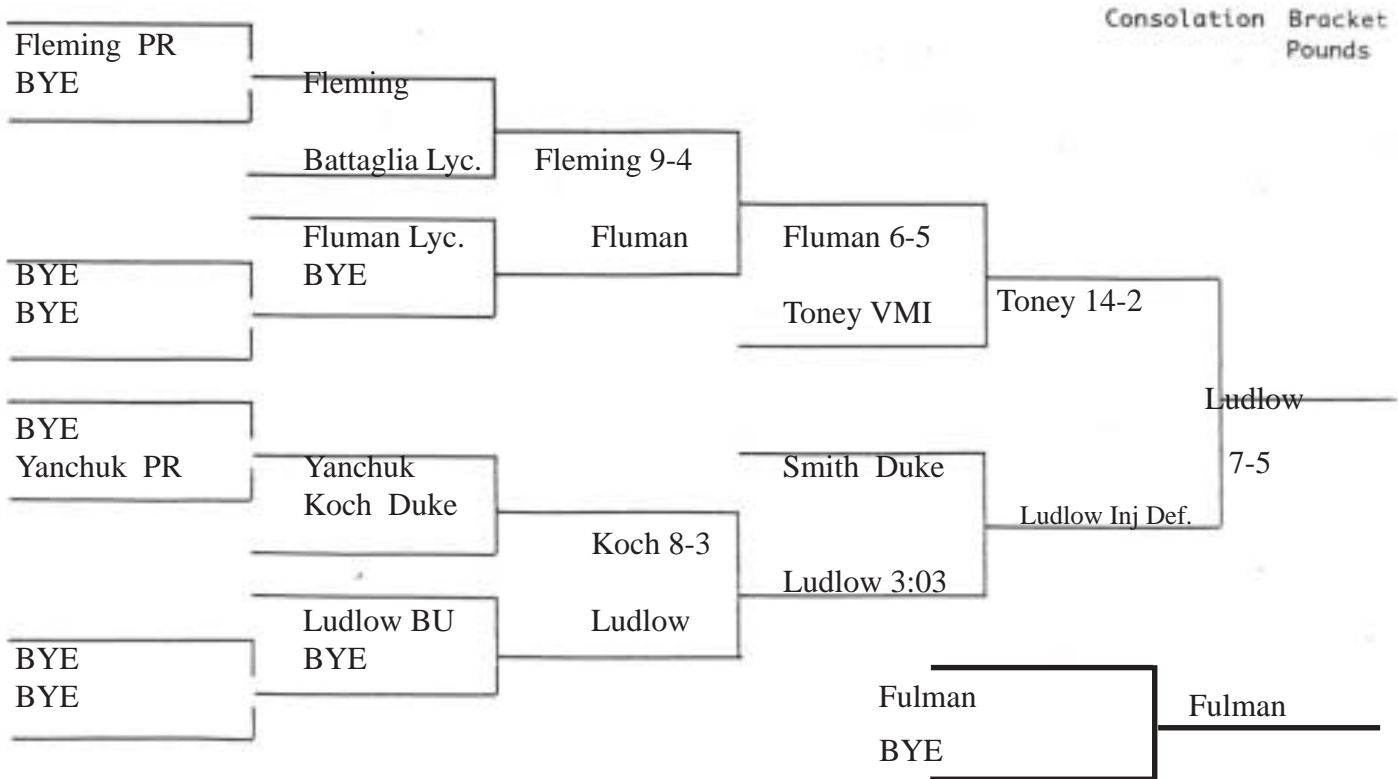

Consolation Bracket  
Pounds

Anderson Inj Def  
Anderson Inj Def

**Bloomsburg University  
Wrestling Invitational  
Nov. 17, 2001  
184 Pound Weight Class**

**Consolation Bracket  
Pounds**

**Bloomsburg University  
Wrestling Invitational  
Nov. 17, 2001  
197 Pound Weight Class**

Consolation Bracket  
Pounds

**Bloomsburg University  
Wrestling Invitational  
Nov. 17, 2001  
HWT Pound Weight  
Class**

**Consolation Bracket Pounds**