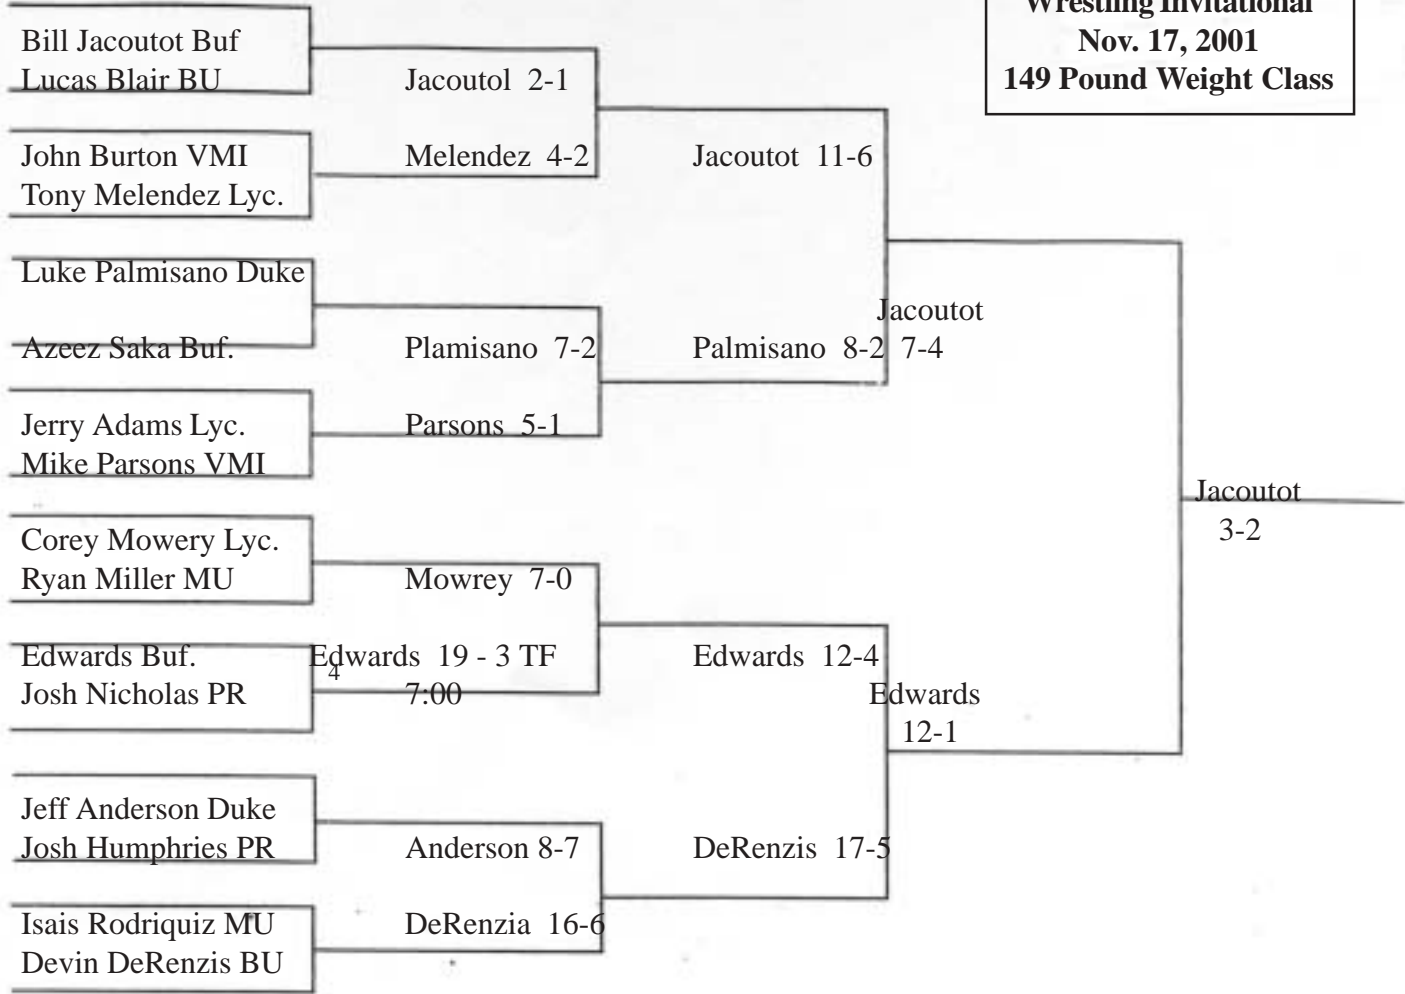

**Bloomsburg University
Wrestling Invitational
Nov. 17, 2001
149 Pound Weight Class**