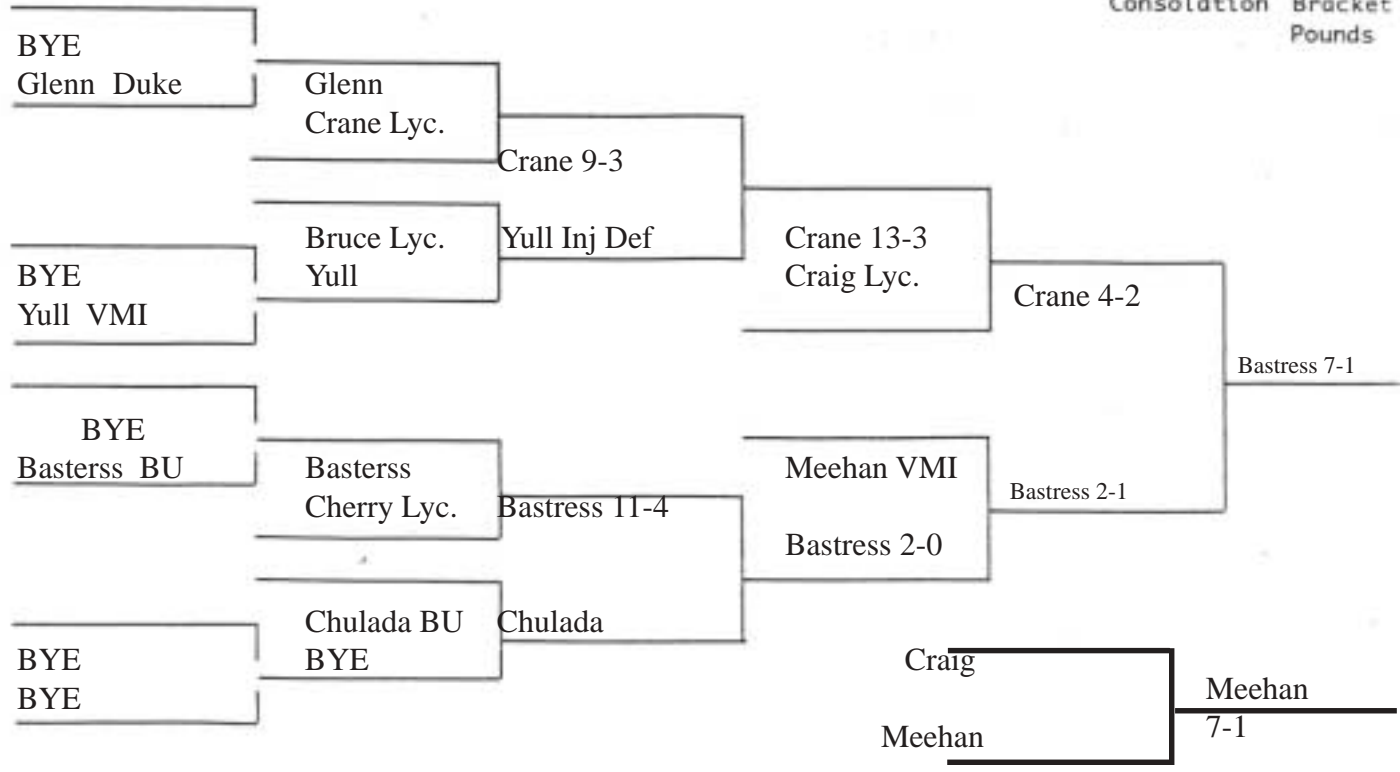

**Consolation Bracket
Pounds**