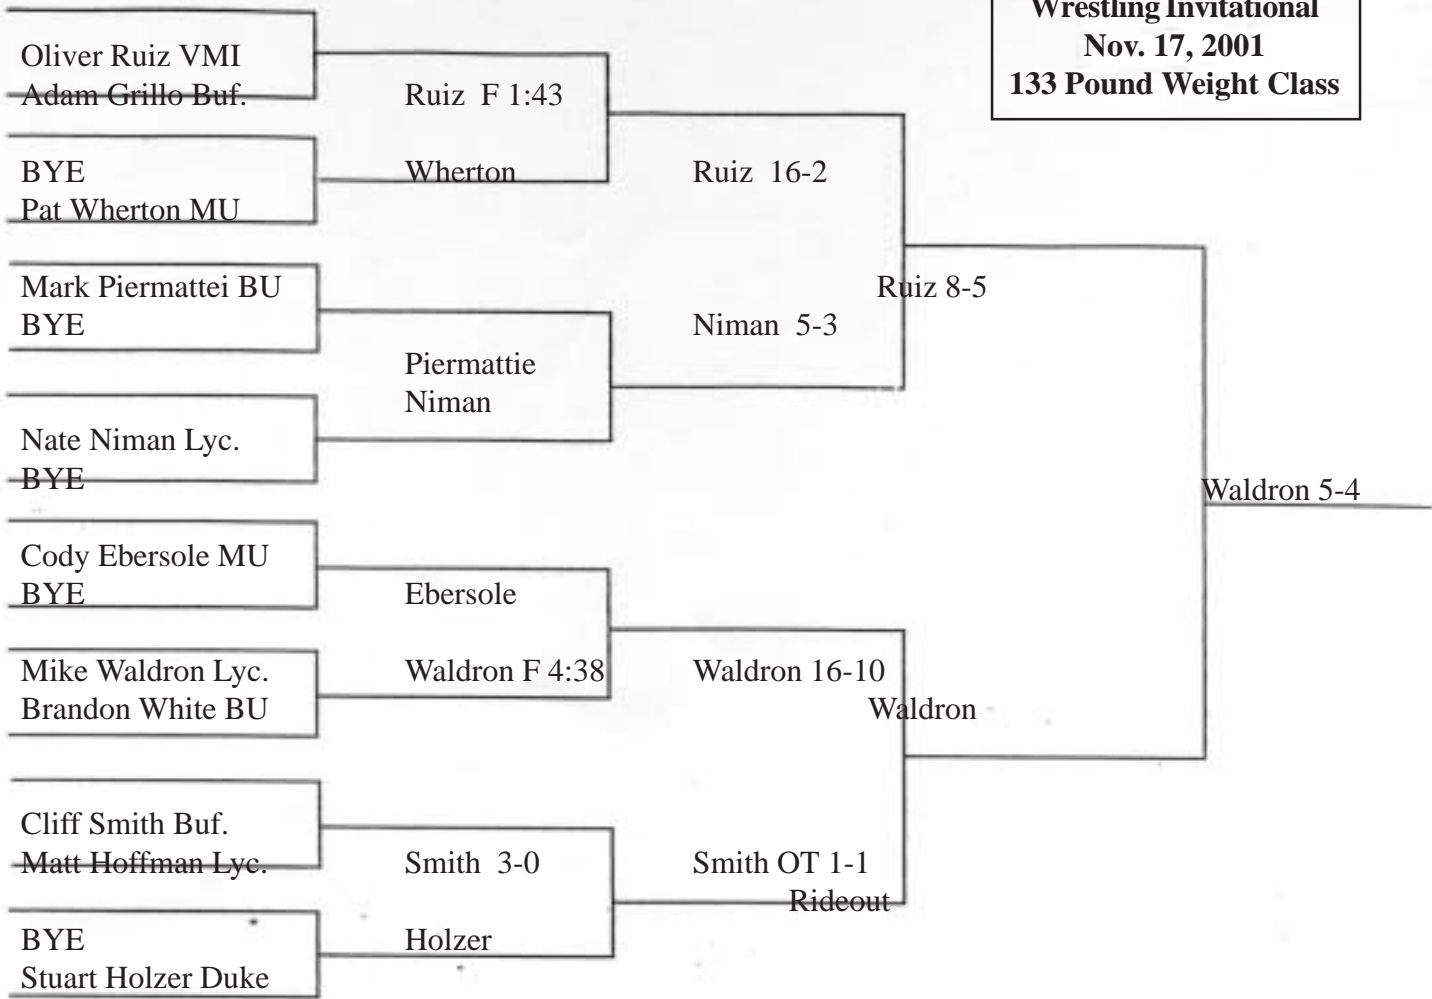

Sanchez VMI

Sanchez  
11-3

Sanchez 12-4

Collins BU  
BYE

Sebaaly Buf.  
Collins

Sebaaly 7-3

Sebaaly 5-1

McKim

Sebaaly 9-5

Sebaaly

**Bloomsburg University  
Wrestling Invitational  
Nov. 17, 2001  
133 Pound Weight Class**

Consolation Bracket Pounds

**Bloomsburg University  
Wrestling Invitational  
Nov. 17, 2001  
141 Pound Weight Class**