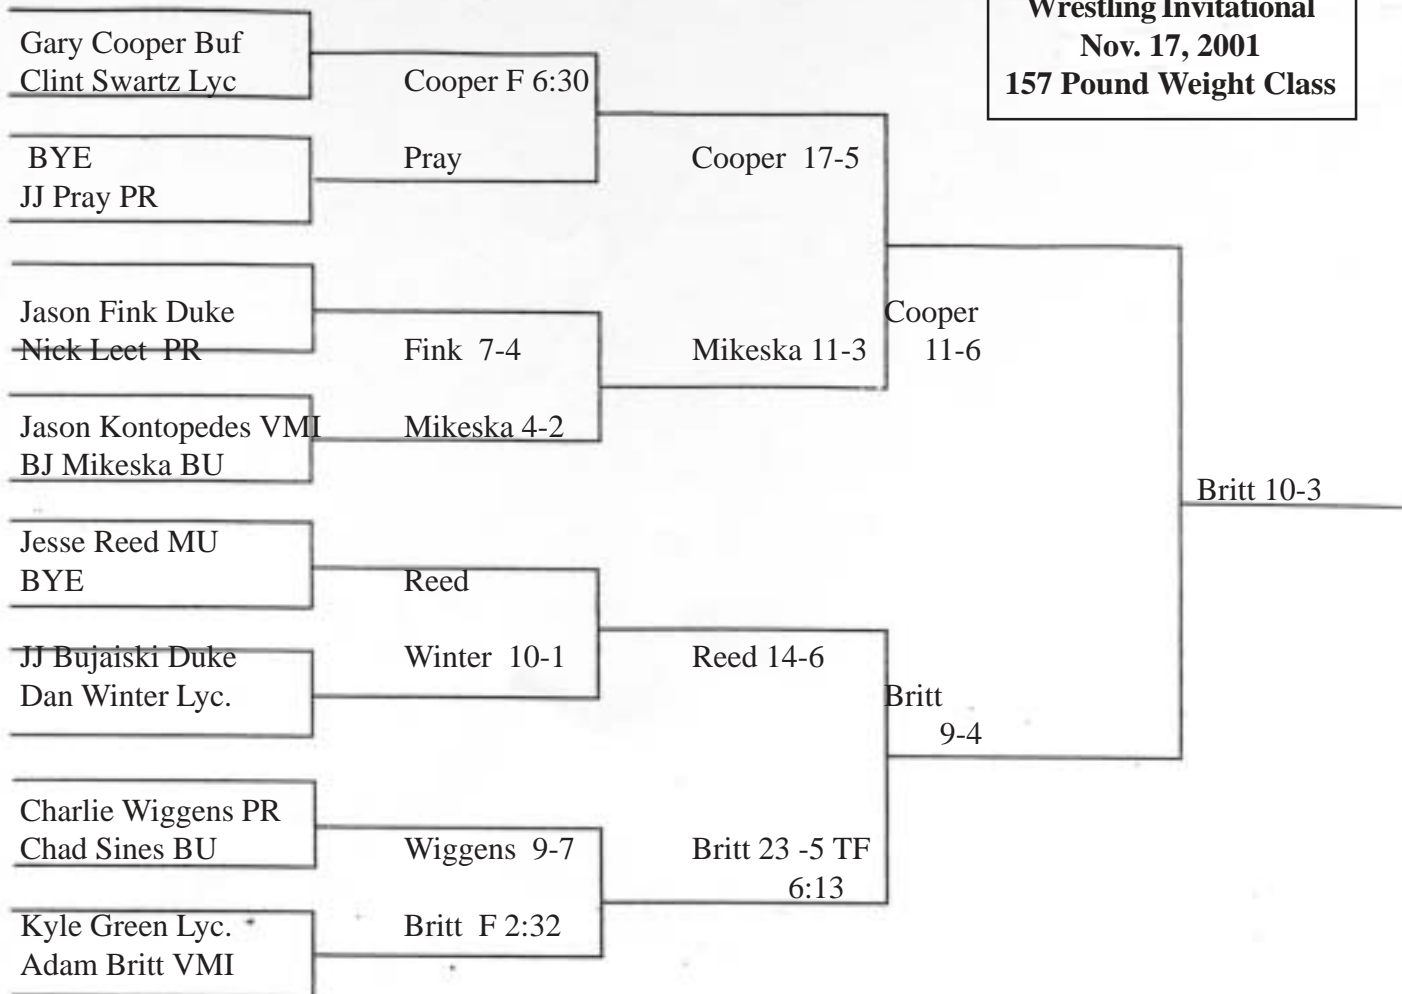

Sebaaly 9-5

Sebaaly

**Bloomsburg University  
Wrestling Invitational  
Nov. 17, 2001  
133 Pound Weight Class**

Consolation Bracket Pounds

**Bloomsburg University  
Wrestling Invitational  
Nov. 17, 2001  
141 Pound Weight Class**

**Consolation Bracket  
Pounds**

**Bloomsburg University  
Wrestling Invitational  
Nov. 17, 2001  
149 Pound Weight Class**

**Consolation Bracket  
Pounds**

**Bloomsburg University  
Wrestling Invitational  
Nov. 17, 2001  
157 Pound Weight Class**