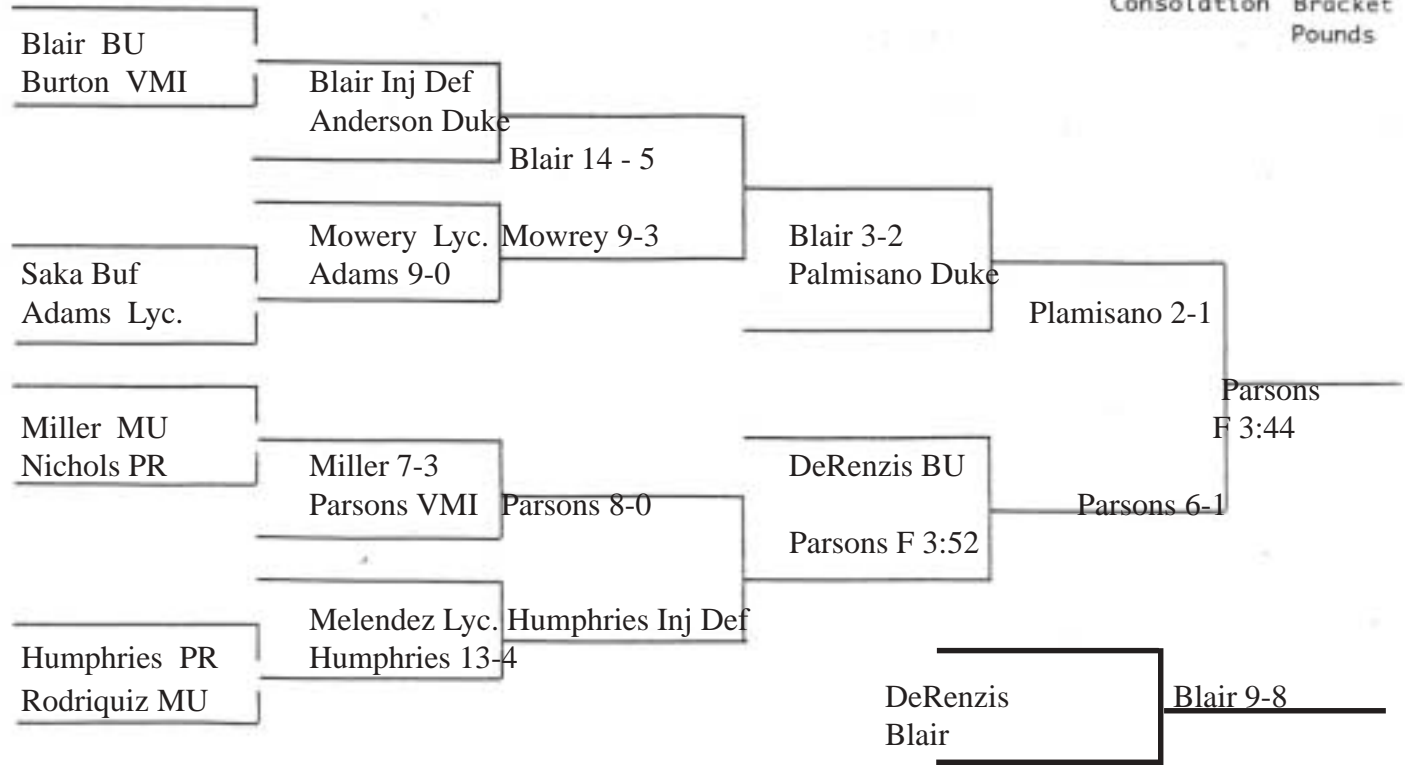

Sebaaly 9-5

Sebaaly

**Bloomsburg University  
Wrestling Invitational  
Nov. 17, 2001  
133 Pound Weight Class**

Consolation Bracket Pounds

**Bloomsburg University  
Wrestling Invitational  
Nov. 17, 2001  
141 Pound Weight Class**

**Consolation Bracket  
Pounds**

**Bloomsburg University  
Wrestling Invitational  
Nov. 17, 2001  
149 Pound Weight Class**

**Consolation Bracket  
Pounds**

**Bloomsburg University  
Wrestling Invitational  
Nov. 17, 2001  
157 Pound Weight Class**