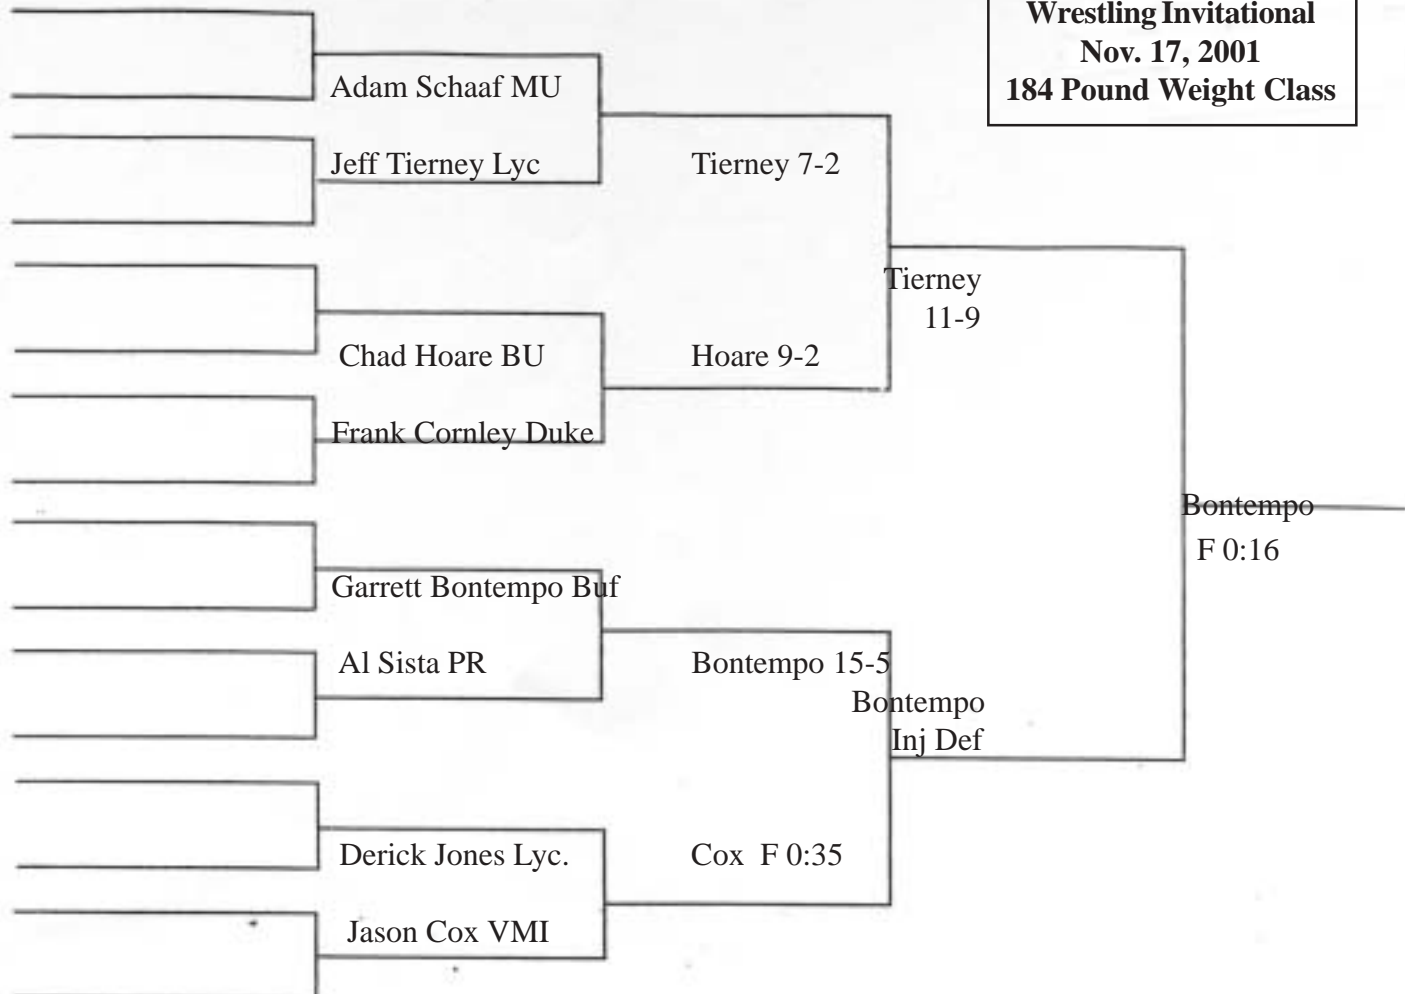

**Bloomsburg University
Wrestling Invitational
Nov. 17, 2001
184 Pound Weight Class**