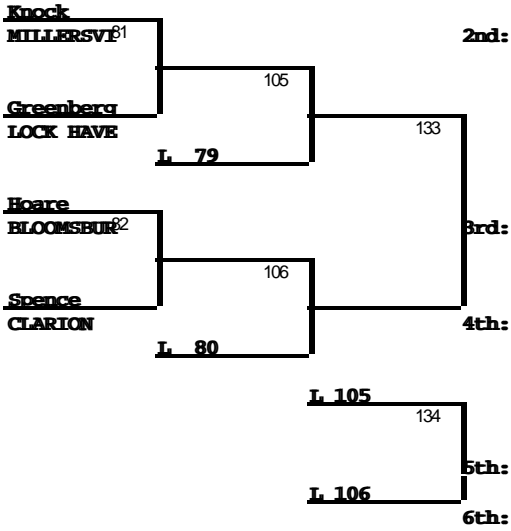

2003 PSACs

(1) Alex Clemson	EDINBORO		Alex Clemson		132
Eric Spence	CLARION	34	T17-2	79	
(5) Chad Hoare	BLOOMSBURG		Cory Jacoby		132
(4) Cory Jacoby	SHIPPENSBUR	35	11-2		
(3) Mike Greenbe	LOCK HAVEN		John Opfar		132
(6) John Opfar	SLIPPERY RO	36	F3:48	80	
(7) Mark Knock	MILLERSVILL		Shawn Smith		132
(2) Shawn Smith	EAST STROUD	37	7-4