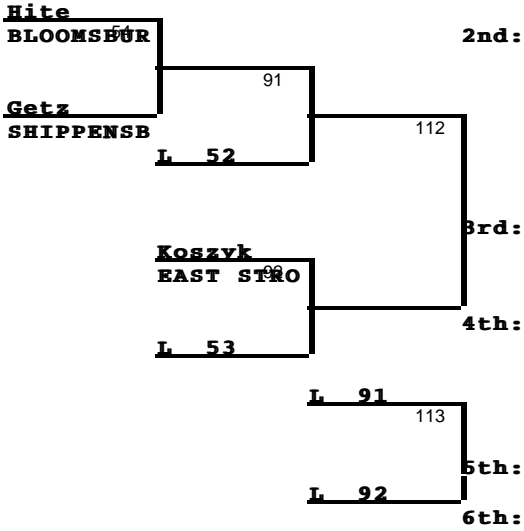

2003 PSACs

(1) Jacob Gray	EDINBORO	52	111
(5) Jimmy Collin	LOCK HAVEN		
(4) Mark Koszyk	EAST STROUD	7	
(3) Adam Renner	SLIPPERY RO		
(6) Rob Getz	SHIPPENSBUR	8	53
Joe Bentz	KUTZTOWN		
(2) Brock Hite	BLOOMSBURG	9	DE 1:32