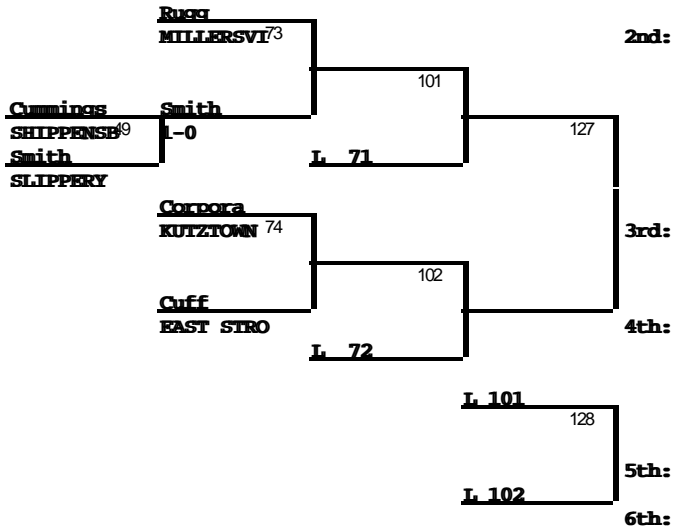

2003 PSACs

(1)	Matt King						
	EDINBORO		26		King		
	TT Cuff				83:29		
	EAST STROUDSBURG					71	
(5)	Chris Hornin	CLARION			Hornin		
	Mike Cumming	SHIPPENSEUR	4		7-2		
					8-2		
(4)	Anthony Corpora						
	KUTZTOWN						126
(3)	Ryan Garner				Garner		
	BLOOMSBURG		28		72:48		
(6)	Jason Smith						
	SLIPPERY ROCK					77	
	Jon Rugg				Gilligan		
	MILLERSVILLE		29		81:25		
(2)	Jason Gilliga						
	LOCK HAVEN